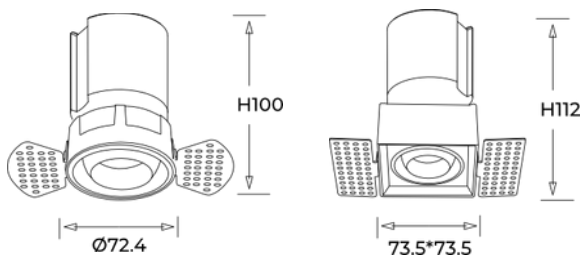

DRAWINGS

COLORS

STANDARD

ON REQUEST