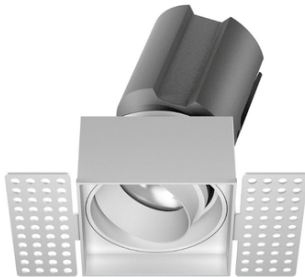

DOWNLIGHT RECESSED

FLUX

ZENIUS SNOOTER MEDIUM TRIMLESS R020/R022

APPLICATIONS

ARCHITECTURAL HIGHLIGHTING
DIRECT ILLUMINATION
SHOP WINDOWS LIGHTING
DRESSING ROOM
SHOWCASE LIGHTING
COVE LIGHTING

FEATURES

CUSTOMIZABLE FINISHING
WIDE COLOR TEMPERATURE SPECTRUM
IP20 IP44
UNIFORM LIGHT DIFFUSION
LED CONFIGURATION

PRODUCT INFO

R020/R022

R020

R022

TECHNICAL DATA

LED TYPE	COB
POWER MAX	20W
LUMINOUS FLUX (lm)*	2021lm
LUMINOUS EFFICIENCY (lm/W)*	101
COLOUR RENDERING INDEX (RA)	CRI>90
LED COLOUR (K)	2700K - 3000K - 3500K - 4000K
STEP MCADAM	SDCM 2
AVERAGE OPERATIONAL LIFE	50.000 HRS
OPTIC	LENS
BEAM ANGLE	15° - 24° - 36° - 50°
LIGHT DISTRIBUTION	SYMMETRIC
LIGHT DIRECTION	ADJUSTABLE 5°
IP PROTECTION GRADE	IP20 IP44
TYPE OF INSTALLATION	RECESSED
DRIVER	REMOTE
FOR EMERGENCY LIGHTING	SUITABLE
CUT HOLE (mm)	Ø 77
	■ 77x77