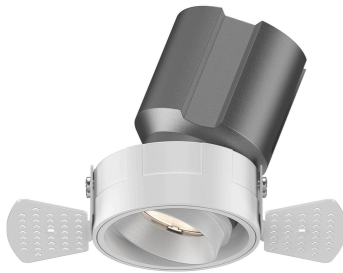

DOWNLIGHT RECESSED

FLUX

ZENIUS SNOOTER MEDIUM TRIMLESS R020/R022

APPLICATIONS

ARCHITECTURAL HIGHLIGHTING
DIRECT ILLUMINATION
SHOP WINDOWS LIGHTING
DRESSING ROOM
SHOWCASE LIGHTING
COVE LIGHTING

FEATURES

CUSTOMIZABLE FINISHING
WIDE COLOR TEMPERATURE SPECTRUM
IP20 IP44
UNIFORM LIGHT DIFFUSION
LED CONFIGURATION

PRODUCT INFO

R020/R022

R020

R022

TECHNICAL DATA

LED TYPE	COB
POWER MAX	20W
LUMINOUS FLUX (lm)*	2021lm
LUMINOUS EFFICIENCY (lm/W)*	101
COLOUR RENDERING INDEX (RA)	CRI>90
LED COLOUR (K)	2700K - 3000K - 3500K - 4000K
STEP MCADAM	SDCM 2
AVERAGE OPERATIONAL LIFE	50.000 HRS
OPTIC	LENS
BEAM ANGLE	15° - 24° - 36° - 50°
LIGHT DISTRIBUTION	SYMMETRIC
LIGHT DIRECTION	ADJUSTABLE 5°
IP PROTECTION GRADE	IP20 IP44
TYPE OF INSTALLATION	RECESSED
DRIVER	REMOTE
FOR EMERGENCY LIGHTING	SUITABLE
CUT HOLE (mm)	Ø 77
	■ 77x77