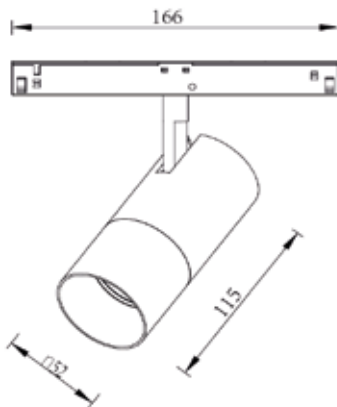

DRAWINGS

COLORS

STANDARD

WHITE

BLACK

ON REQUEST

TECHNICAL DATA

LEDTYPE	COB
POWER MAX	18W
LUMINOUSFLUX*	1525 lm
LUMINOUSEFFICIENCY(LM/W)*	101
COLOURRENDERINGINDEX(RA)	CRI>90
LED COLOUR (K)	2700K - 3000K - 3500K - 4000K
STEPMCADAM	SDCM 2
AVERAGEOPERATIONALLIFE	50.000 HRS
OPTIC	REFLECTOR / LENS
BEAMANGLE	18° - 25° - 36° - 60°
LIGHTDISTRIBUTION	SYMMETRIC
MATERIAL	ALUMINIUM
IPPROTECTIONGRADE	IP 20
TYPEOFINSTALLATION	TRACK 48V
DRIVER	BUILT-IN ADAPTOR
FOREMERGENCYLIGHTING	SUITABLE
DIMENTIONS(mm)	D52 X H115

*refers to 4000 K

For more information please check our website www.fluxitalia.com

or contact us tel.+39 071 0960086 email: info@fluxitalia.com

Via Armando Cingolani, 13 Zona ind.le Sambucheto di Recanati 62019 Recanati (MC) - Italy