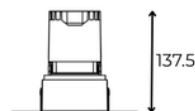

DRAWINGS

COLORS

STANDARD

WHITE

BLACK

ON REQUEST