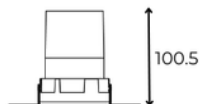

DRAWINGS

COLORS

STANDARD

WHITE

BLACK

ON REQUEST