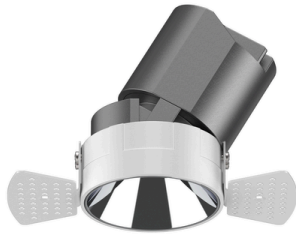

DOWNLIGHT RECESSED

FLUX

ZENIUS WASHER LARGE TRIMLESS R036/R038

APPLICATIONS

ARCHITECTURAL HIGHLIGHTING
DIRECT ILLUMINATION
SHOP WINDOWS LIGHTING
DRESSING ROOM
SHOWCASE LIGHTING
COVE LIGHTING

FEATURES

CUSTOMIZABLE FINISHING
WIDE COLOR TEMPERATURE SPECTRUM
IP20
UNIFORM LIGHT DIFFUSION
LED CONFIGURATION

PRODUCT INFO

R036/R038

R036

R038

TECHNICAL DATA

LED TYPE	COB
POWER MAX	20W
LUMINOUS FLUX (lm)*	1570lm
LUMINOUS EFFICIENCY (lm/W)*	78.5
COLOUR RENDERING INDEX (RA)	CRI>90
LED COLOUR (K)	2700K - 3000K - 3500K - 4000K
STEP MCADAM	SDCM 2
AVERAGE OPERATIONAL LIFE	50.000 HRS
OPTIC	LENS
BEAM ANGLE	15° - 24° - 36° - 50°
LIGHT DISTRIBUTION	SYMMETRIC
LIGHT DIRECTION	ADJUSTABLE 5°
IP PROTECTION GRADE	IP20
TYPE OF INSTALLATION	RECESSED
DRIVER	REMOTE
FOR EMERGENCY LIGHTING	SUITABLE
CUT HOLE (mm)	Ø 97
	97x97