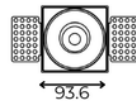

PRODUCT INFO

R036/R038

R036

R038

TECHNICAL DATA

LED TYPE	COB
POWER MAX	20W
LUMINOUS FLUX (lm)*	1570lm
LUMINOUS EFFICIENCY (lm/W)*	78.5
COLOUR RENDERING INDEX (RA)	CRI>90
LED COLOUR (K)	2700K - 3000K - 3500K - 4000K
STEP MCADAM	SDCM 2
AVERAGE OPERATIONAL LIFE	50.000 HRS
OPTIC	LENS
BEAM ANGLE	15° - 24° - 36° - 50°
LIGHT DISTRIBUTION	SYMMETRIC
LIGHT DIRECTION	ADJUSTABLE 5°
IP PROTECTION GRADE	IP20
TYPE OF INSTALLATION	RECESSED
DRIVER	REMOTE
FOR EMERGENCY LIGHTING	SUITABLE
CUT HOLE (mm)	Ø 97
	97x97

*refers to max W / 3500K / 24°

DRAWINGS

COLORS

STANDARD

WHITE

BLACK

ON REQUEST