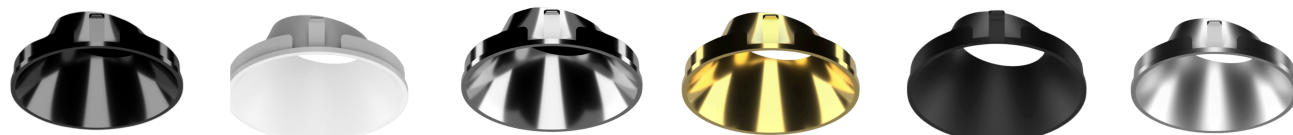

ACCESSORIES

R036/R038

REFLECTORS