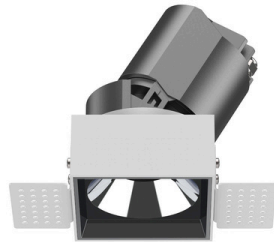

DOWNLIGHT RECESSED

FLUX

ZENIUS WASHER LARGE TRIMLESS R036/R038

APPLICATIONS

ARCHITECTURAL HIGHLIGHTING
DIRECT ILLUMINATION
SHOP WINDOWS LIGHTING
DRESSING ROOM
SHOWCASE LIGHTING
COVE LIGHTING

FEATURES

CUSTOMIZABLE FINISHING
WIDE COLOR TEMPERATURE SPECTRUM
IP20
UNIFORM LIGHT DIFFUSION
LED CONFIGURATION

PRODUCT INFO

R036/R038

R036

R038

TECHNICAL DATA

LED TYPE	COB
POWER MAX	20W
LUMINOUS FLUX (lm)*	1570lm
LUMINOUS EFFICIENCY (lm/W)*	78.5
COLOUR RENDERING INDEX (RA)	CRI>90
LED COLOUR (K)	2700K - 3000K - 3500K - 4000K
STEP MCADAM	SDCM 2
AVERAGE OPERATIONAL LIFE	50.000 HRS
OPTIC	LENS
BEAM ANGLE	15° - 24° - 36° - 50°
LIGHT DISTRIBUTION	SYMMETRIC
LIGHT DIRECTION	ADJUSTABLE 5°
IP PROTECTION GRADE	IP20
TYPE OF INSTALLATION	RECESSED
DRIVER	REMOTE
FOR EMERGENCY LIGHTING	SUITABLE
CUT HOLE (mm)	Ø 97
	97x97