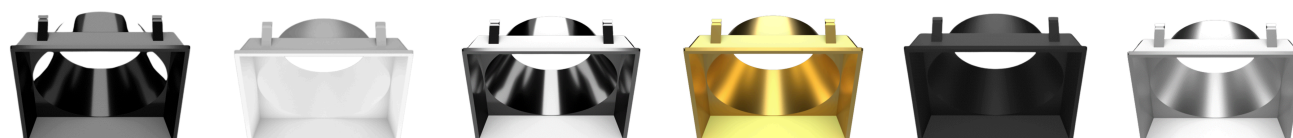

ACCESSORIES

R036/R038

REFLECTORS