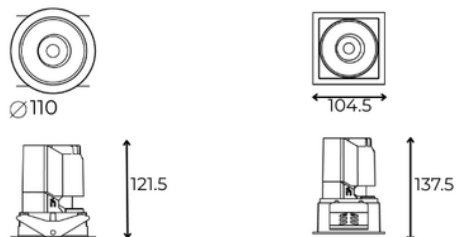

DRAWINGS

COLORS

STANDARD

ON REQUEST