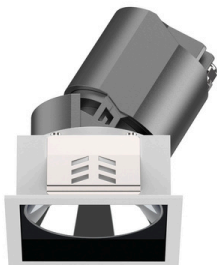

DOWNLIGHT RECESSED

**FFLUX**

## ZENIUS WASHER LARGE TRIM R035/R037

### FEATURES

CUSTOMIZABLE FINISHING  
WIDE COLOR TEMPERATURE SPECTRUM  
IP20  
UNIFORM LIGHT DIFFUSION  
LED CONFIGURATION

FFor more information please check our website [www.fluxitalia.com](http://www.fluxitalia.com)  
or contact us tel.+39 071 0960086 email: [info@fluxitalia.com](mailto:info@fluxitalia.com)  
via Armando Cingolani, 13 Zona ind.le Sambucheto di Recanati 62019 Recanati (MC) - Italy

PRODUCT INFO

R035/R037

R035

R037

TECHNICAL DATA

LED TYPE	COB
POWER MAX	20W
LUMINOUS FLUX (lm)*	1570lm
LUMINOUS EFFICIENCY (lm/W)*	78.5
COLOUR RENDERING INDEX (RA)	CRI>90
LED COLOUR (K)	2700K - 3000K - 3500K - 4000K
STEP MCADAM	SDCM 2
AVERAGE OPERATIONAL LIFE	50.000 HRS
OPTIC	LENS
BEAM ANGLE	15° - 24° - 36° - 50°
LIGHT DISTRIBUTION	SYMMETRIC
LIGHT DIRECTION	ADJUSTABLE 5°
IP PROTECTION GRADE	IP20
TYPE OF INSTALLATION	RECESSED
DRIVER	REMOTE
FOR EMERGENCY LIGHTING	SUITABLE
CUT HOLE (mm)	Ø 95