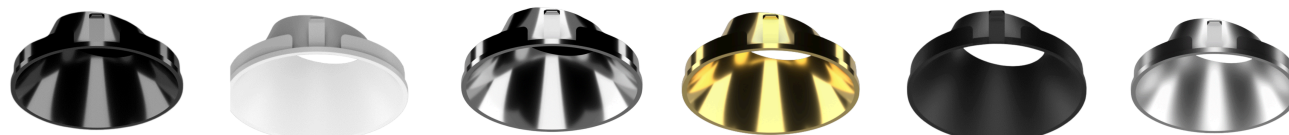

ACCESSORIES

R035/R037

REFLECTORS

LENS FILM