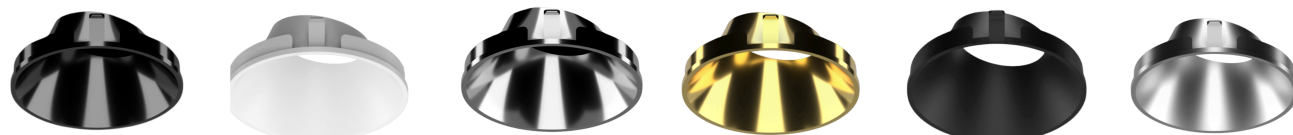

ACCESSORIES

R032/R034

REFLECTORS

LENS FILM