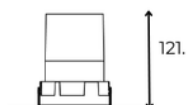

PRODUCT INFO

R032/R034

R032

R034

TECHNICAL DATA

LED TYPE	COB
POWER MAX	12W
LUMINOUS FLUX (lm)*	752.5lm
LUMINOUS EFFICIENCY (lm/W)*	63
COLOUR RENDERING INDEX (RA)	CRI>90
LED COLOUR (K)	2700K - 3000K - 3500K - 4000K
STEP MCADAM	SDCM 2
AVERAGE OPERATIONAL LIFE	50.000 HRS
OPTIC	LENS
BEAM ANGLE	15° - 24° - 36° - 50°
LIGHT DISTRIBUTION	SYMMETRIC
LIGHT DIRECTION	ADJUSTABLE 5°
IP PROTECTION GRADE	IP20
TYPE OF INSTALLATION	RECESSED
DRIVER	REMOTE
FOR EMERGENCY LIGHTING	SUITABLE
CUT HOLE (mm)	Ø77

*refers to max W / 3500K / 24°

77x77

DRAWINGS

COLORS

STANDARD

WHITE

BLACK

ON REQUEST