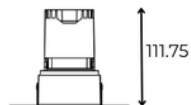

PRODUCT INFO

R032/R034

R032

R034

TECHNICAL DATA

LED TYPE	COB
POWER MAX	12W
LUMINOUS FLUX (lm)*	752.5lm
LUMINOUS EFFICIENCY (lm/W)*	63
COLOUR RENDERING INDEX (RA)	CRI>90
LED COLOUR (K)	2700K - 3000K - 3500K - 4000K
STEP MCADAM	SDCM 2
AVERAGE OPERATIONAL LIFE	50.000 HRS
OPTIC	LENS
BEAM ANGLE	15° - 24° - 36° - 50°
LIGHT DISTRIBUTION	SYMMETRIC
LIGHT DIRECTION	ADJUSTABLE 5°
IP PROTECTION GRADE	IP20
TYPE OF INSTALLATION	RECESSED
DRIVER	REMOTE
FOR EMERGENCY LIGHTING	SUITABLE
CUT HOLE (mm)	Ø77

*refers to max W / 3500K / 24°

77x77

DRAWINGS

COLORS

STANDARD

WHITE

BLACK

ON REQUEST