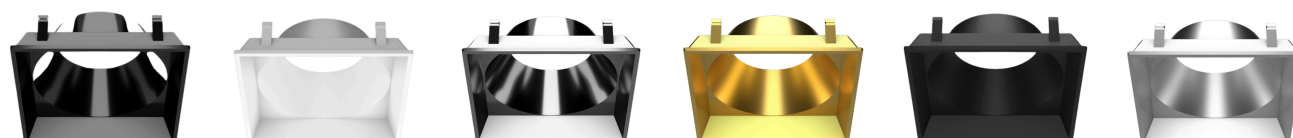

ACCESSORIES

R032/R034

REFLECTORS

LENS FILM