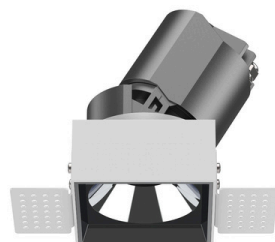

DOWNLIGHT RECESSED

FLUX

ZENIUS WASHER MEDIUM TRIMLESS R032/R034

APPLICATIONS

- ARCHITECTURAL HIGHLIGHTING
- DIRECT ILLUMINATION
- SHOP WINDOWS LIGHTING
- DRESSING ROOM
- SHOWCASE LIGHTING
- COVE LIGHTING

FEATURES

PRODUCT INFO

R032/R034

R032

R034

TECHNICAL DATA

LED TYPE	COB
POWER MAX	12W
LUMINOUS FLUX (lm)*	752.5lm
LUMINOUS EFFICIENCY (lm/W)*	63
COLOUR RENDERING INDEX (RA)	CRI>90
LED COLOUR (K)	2700K - 3000K - 3500K - 4000K
STEP MCADAM	SDCM 2
AVERAGE OPERATIONAL LIFE	50.000 HRS
OPTIC	LENS
BEAM ANGLE	15° - 24° - 36° - 50°
LIGHT DISTRIBUTION	SYMMETRIC
LIGHT DIRECTION	ADJUSTABLE 5°
IP PROTECTION GRADE	IP20
TYPE OF INSTALLATION	RECESSED
DRIVER	REMOTE
FOR EMERGENCY LIGHTING	SUITABLE
CUT HOLE (mm)	Ø77