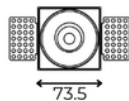

PRODUCT INFO

R032/R034

R032

R034

TECHNICAL DATA

LED TYPE	COB
POWER MAX	12W
LUMINOUS FLUX (lm)*	752.5lm
LUMINOUS EFFICIENCY (lm/W)*	63
COLOUR RENDERING INDEX (RA)	CRI>90
LED COLOUR (K)	2700K - 3000K - 3500K - 4000K
STEP MCADAM	SDCM 2
AVERAGE OPERATIONAL LIFE	50.000 HRS
OPTIC	LENS
BEAM ANGLE	15° - 24° - 36° - 50°
LIGHT DISTRIBUTION	SYMMETRIC
LIGHT DIRECTION	ADJUSTABLE 5°
IP PROTECTION GRADE	IP20
TYPE OF INSTALLATION	RECESSED
DRIVER	REMOTE
FOR EMERGENCY LIGHTING	SUITABLE
CUT HOLE (mm)	Ø77

*refers to max W / 3500K / 24°

77x77

DRAWINGS

COLORS

STANDARD

WHITE

BLACK

ON REQUEST