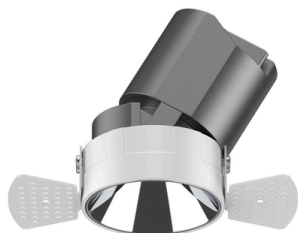

DOWNLIGHT RECESSED

FLUX

ZENIUS WASHER MEDIUM TRIMLESS R032/R034

APPLICATIONS

- ARCHITECTURAL HIGHLIGHTING
- DIRECT ILLUMINATION
- SHOP WINDOWS LIGHTING
- DRESSING ROOM
- SHOWCASE LIGHTING
- COVE LIGHTING

FEATURES

- CUSTOMIZABLE FINISHING
- WIDE COLOR TEMPERATURE SPECTRUM
- IP20
- UNIFORM LIGHT DIFFUSION
- LED CONFIGURATION

For more information please check our website www.fluxitalia.com
or contact us tel.+39 071 0960086 email: info@fluxitalia.com
via Armando Cingolani, 13 Zona ind.le Sambucheto di Recanati 62019 Recanati (MC) - Italy

PRODUCT INFO

R032/R034

R032

R034

TECHNICAL DATA

LED TYPE	COB
POWER MAX	12W
LUMINOUS FLUX (lm)*	752.5lm
LUMINOUS EFFICIENCY (lm/W)*	63
COLOUR RENDERING INDEX (RA)	CRI>90
LED COLOUR (K)	2700K - 3000K - 3500K - 4000K
STEP MCADAM	SDCM 2
AVERAGE OPERATIONAL LIFE	50.000 HRS
OPTIC	LENS
BEAM ANGLE	15° - 24° - 36° - 50°
LIGHT DISTRIBUTION	SYMMETRIC
LIGHT DIRECTION	ADJUSTABLE 5°
IP PROTECTION GRADE	IP20
TYPE OF INSTALLATION	RECESSED
DRIVER	REMOTE
FOR EMERGENCY LIGHTING	SUITABLE
CUT HOLE (mm)	Ø77