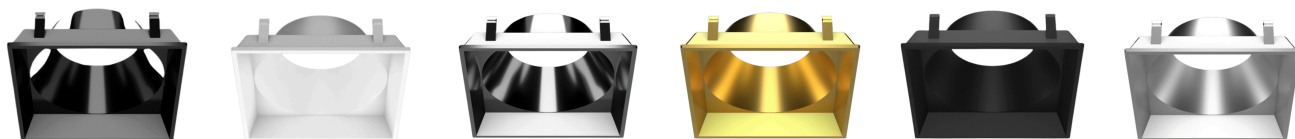

ACCESSORIES

R024/R026

REFLECTORS

LENS FILM