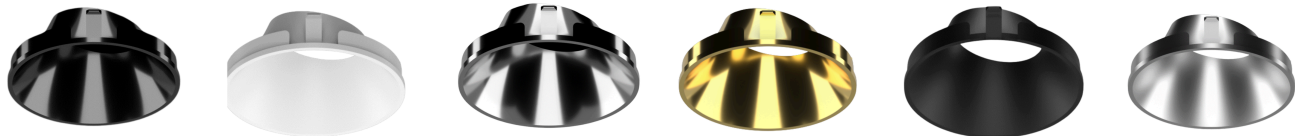

ACCESSORIES

R024/R026

REFLECTORS

LENS FILM