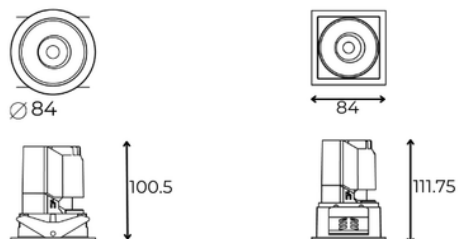

DRAWINGS

COLORS

STANDARD

ON REQUEST