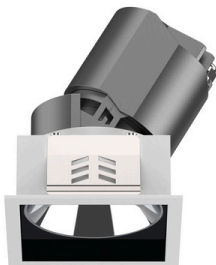

DOWNLIGHT RECESSED

FLUX

ZENIUS WASHER MEDIUM TRIM R031/R033

APPLICATIONS

ARCHITECTURAL HIGHLIGHTING
DIRECT ILLUMINATION
SHOP WINDOWS LIGHTING
DRESSING ROOM
SHOWCASE LIGHTING
COVE LIGHTING

FEATURES

CUSTOMIZABLE FINISHING
WIDE COLOR TEMPERATURE SPECTRUM
IP20
UNIFORM LIGHT DIFFUSION
LED CONFIGURATION

PRODUCT INFO

R031/R033

R031

R033

TECHNICAL DATA

LED TYPE	COB
POWER MAX	12W
LUMINOUS FLUX (lm)*	752.5lm
LUMINOUS EFFICIENCY (lm/W)*	63
COLOUR RENDERING INDEX (RA)	CRI>90
LED COLOUR (K)	2700K - 3000K - 3500K - 4000K
STEP MCADAM	SDCM 2
AVERAGE OPERATIONAL LIFE	50.000 HRS
OPTIC	LENS
BEAM ANGLE	15° - 24° - 36° - 50°
LIGHT DISTRIBUTION	SYMMETRIC
LIGHT DIRECTION	ADJUSTABLE 5°
IP PROTECTION GRADE	IP20
TYPE OF INSTALLATION	RECESSED
DRIVER	REMOTE
FOR EMERGENCY LIGHTING	SUITABLE
CUT HOLE (mm)	Ø 75