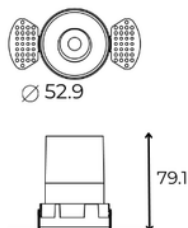

PRODUCT INFO

R028/R030

R028

R030

TECHNICAL DATA

LED TYPE	COB
POWER MAX	7W
LUMINOUS FLUX (lm)*	420lm
LUMINOUS EFFICIENCY (lm/W)*	60
COLOUR RENDERING INDEX (RA)	CRI>90
LED COLOUR (K)	2700K - 3000K - 3500K - 4000K
STEP MCADAM	SDCM 2
AVERAGE OPERATIONAL LIFE	50.000 HRS
OPTIC	LENS
BEAM ANGLE	15° - 24° - 36° - 50°
LIGHT DISTRIBUTION	SYMMETRIC
LIGHT DIRECTION	ADJUSTABLE 5°
IP PROTECTION GRADE	IP20
TYPE OF INSTALLATION	RECESSED
DRIVER	REMOTE
FOR EMERGENCY LIGHTING	SUITABLE
CUT HOLE (mm)	Ø57

*refers to max W / 3500K / 24°

■ 57.5x57.5

DRAWINGS

COLORS

STANDARD

ON REQUEST

ACCESSORIES

R028/R030