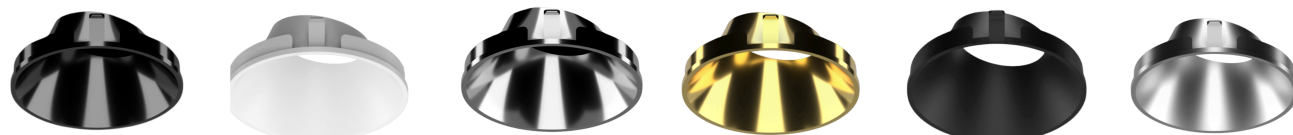

ACCESSORIES

R028/R030

REFLECTORS

LENS FILM