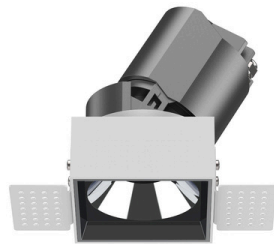

DOWNLIGHT RECESSED

 **FLUX**

ZENIUS WASHER SMALL TRIMLESS R028/R030

APPLICATIONS

- ARCHITECTURAL HIGHLIGHTING
- DIRECT ILLUMINATION
- SHOP WINDOWS LIGHTING
- DRESSING ROOM
- SHOWCASE LIGHTING
- COVE LIGHTING

FEATURES

- CUSTOMIZABLE FINISHING
- WIDE COLOR TEMPERATURE SPECTRUM
- IP20
- UNIFORM LIGHT DIFFUSION
- LED CONFIGURATION

For more information please check our website www.fluxitalia.com
or contact us tel.+39 071 0960086 email: info@fluxitalia.com
via Armando Cingolani, 13 Zona ind.le Sambucheto di Recanati 62019 Recanati (MC) - Italy

PRODUCT INFO

R028/R030

R028

R030

TECHNICAL DATA

LED TYPE	COB
POWER MAX	7W
LUMINOUS FLUX (lm)*	420lm
LUMINOUS EFFICIENCY (lm/W)*	60
COLOUR RENDERING INDEX (RA)	CRI>90
LED COLOUR (K)	2700K - 3000K - 3500K - 4000K
STEP MCADAM	SDCM 2
AVERAGE OPERATIONAL LIFE	50.000 HRS
OPTIC	LENS
BEAM ANGLE	15° - 24° - 36° - 50°
LIGHT DISTRIBUTION	SYMMETRIC
LIGHT DIRECTION	ADJUSTABLE 5°
IP PROTECTION GRADE	IP20
TYPE OF INSTALLATION	RECESSED
DRIVER	REMOTE
FOR EMERGENCY LIGHTING	SUITABLE
CUT HOLE (mm)	Ø57