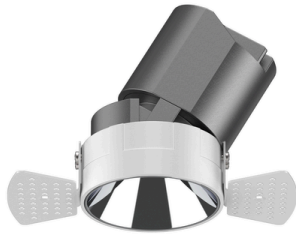

DOWNLIGHT RECESSED

 **FLUX**

ZENIUS WASHER SMALL TRIMLESS R028/R030

APPLICATIONS

- ARCHITECTURAL HIGHLIGHTING
- DIRECT ILLUMINATION
- SHOP WINDOWS LIGHTING
- DRESSING ROOM
- SHOWCASE LIGHTING
- COVE LIGHTING

FEATURES

- CUSTOMIZABLE FINISHING
- WIDE COLOR TEMPERATURE SPECTRUM
- IP20
- UNIFORM LIGHT DIFFUSION
- LED CONFIGURATION

For more information please check our website www.fluxitalia.com
or contact us tel.+39 071 0960086 email: info@fluxitalia.com
via Armando Cingolani, 13 Zona ind.le Sambucheto di Recanati 62019 Recanati (MC) - Italy

PRODUCT INFO

R028/R030

R028

R030

TECHNICAL DATA

LED TYPE	COB
POWER MAX	7W
LUMINOUS FLUX (lm)*	420lm
LUMINOUS EFFICIENCY (lm/W)*	60
COLOUR RENDERING INDEX (RA)	CRI>90
LED COLOUR (K)	2700K - 3000K - 3500K - 4000K
STEP MCADAM	SDCM 2
AVERAGE OPERATIONAL LIFE	50.000 HRS
OPTIC	LENS
BEAM ANGLE	15° - 24° - 36° - 50°
LIGHT DISTRIBUTION	SYMMETRIC
LIGHT DIRECTION	ADJUSTABLE 5°
IP PROTECTION GRADE	IP20
TYPE OF INSTALLATION	RECESSED
DRIVER	REMOTE
FOR EMERGENCY LIGHTING	SUITABLE
CUT HOLE (mm)	Ø57