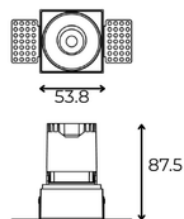

PRODUCT INFO

R028/R030

R028

R030

TECHNICAL DATA

LED TYPE	COB
POWER MAX	7W
LUMINOUS FLUX (lm)*	420lm
LUMINOUS EFFICIENCY (lm/W)*	60
COLOUR RENDERING INDEX (RA)	CRI>90
LED COLOUR (K)	2700K - 3000K - 3500K - 4000K
STEP MCADAM	SDCM 2
AVERAGE OPERATIONAL LIFE	50.000 HRS
OPTIC	LENS
BEAM ANGLE	15° - 24° - 36° - 50°
LIGHT DISTRIBUTION	SYMMETRIC
LIGHT DIRECTION	ADJUSTABLE 5°
IP PROTECTION GRADE	IP20
TYPE OF INSTALLATION	RECESSED
DRIVER	REMOTE
FOR EMERGENCY LIGHTING	SUITABLE
CUT HOLE (mm)	Ø57

*refers to max W / 3500K / 24°

■ 57.5x57.5

DRAWINGS

COLORS

STANDARD

ON REQUEST

ACCESSORIES

R028/R030