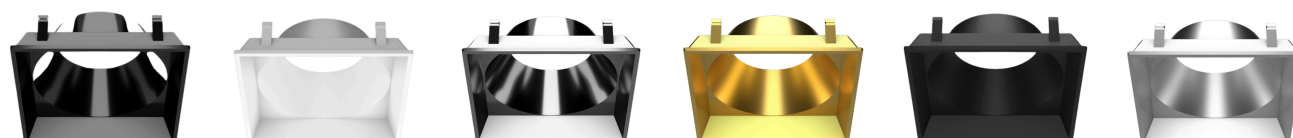

ACCESSORIES

R028/R030

REFLECTORS

LENS FILM