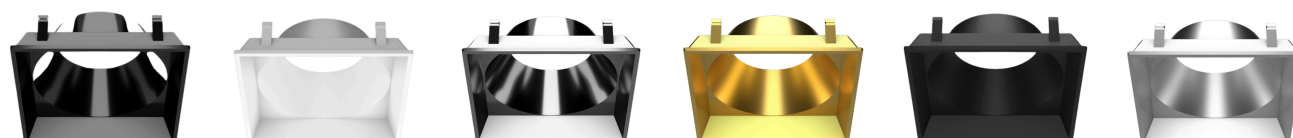

ACCESSORIES

R027/R029

REFLECTORS

LENS FILM