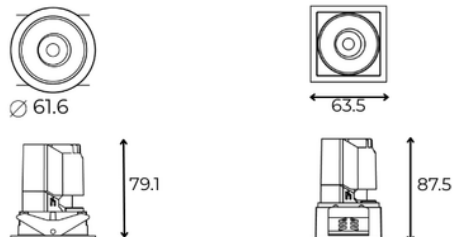

DRAWINGS

COLORS

STANDARD

ON REQUEST