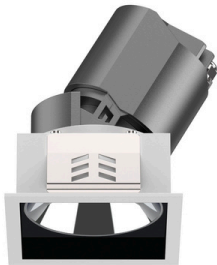

DOWNLIGHT RECESSED

 FLUX

## ZENIUS WASHER SMALL TRIM R027/R029

PRODUCT INFO

R027/R029

R027

R029

TECHNICAL DATA

LED TYPE	COB
POWER MAX	7W
LUMINOUS FLUX (lm)*	420lm
LUMINOUS EFFICIENCY (lm/W)*	60
COLOUR RENDERING INDEX (RA)	CRI>90
LED COLOUR (K)	2700K - 3000K - 3500K - 4000K
STEP MCADAM	SDCM 2
AVERAGE OPERATIONAL LIFE	50.000 HRS
OPTIC	LENS
BEAM ANGLE	15° - 24° - 36° - 50°
LIGHT DISTRIBUTION	SYMMETRIC
LIGHT DIRECTION	ADJUSTABLE 5°
IP PROTECTION GRADE	IP20
TYPE OF INSTALLATION	RECESSED
DRIVER	REMOTE
FOR EMERGENCY LIGHTING	SUITABLE
CUT HOLE (mm)	Ø 55