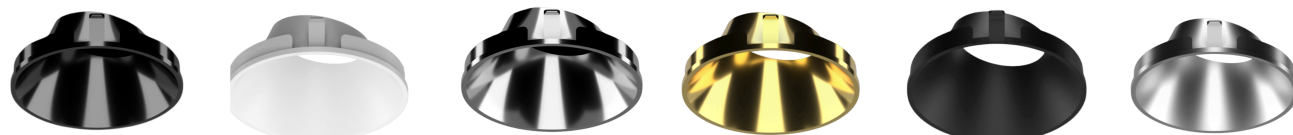

ACCESSORIES

R027/R029

REFLECTORS

LENS FILM