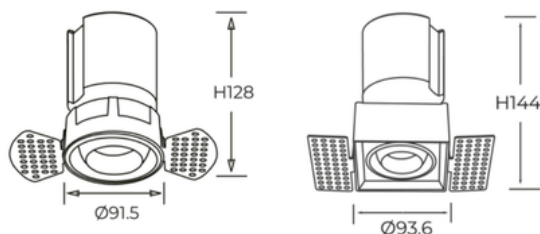

DRAWINGS

COLORS

STANDARD

ON REQUEST