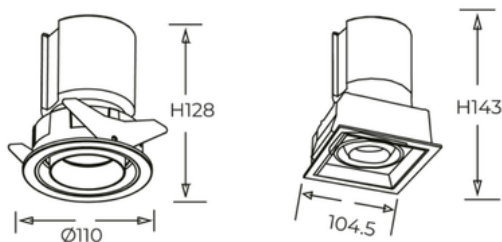

DRAWINGS

COLORS

STANDARD

ON REQUEST