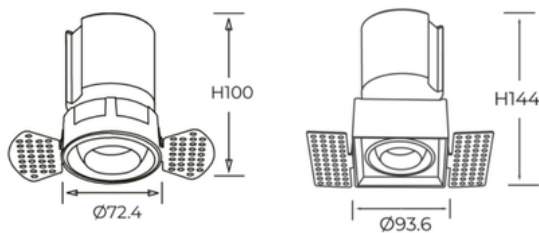

DRAWINGS

COLORS

STANDARD

ON REQUEST