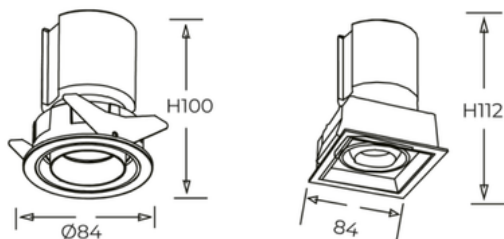

DRAWINGS

COLORS

STANDARD

ON REQUEST