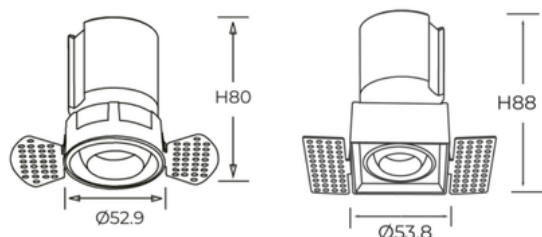

PRODUCT INFO

R016/R018

R016

R018

TECHNICAL DATA

LED TYPE	COB
POWER MAX	7W
LUMINOUS FLUX (lm)*	582lm
LUMINOUS EFFICIENCY (lm/W)*	83
COLOUR RENDERING INDEX (RA)	CRI>90
LED COLOUR (K)	2700K - 3000K - 3500K - 4000K
STEP MCADAM	SDCM 2
AVERAGE OPERATIONAL LIFE	50.000 HRS
OPTIC	LENS
BEAM ANGLE	15° - 24° - 36° - 50°
LIGHT DISTRIBUTION	SYMMETRIC
LIGHT DIRECTION	ADJUSTABLE 5°
IP PROTECTION GRADE	IP20 IP44
TYPE OF INSTALLATION	RECESSED
DRIVER	REMOTE
FOR EMERGENCY LIGHTING	SUITABLE
CUT HOLE (mm)	Ø 57

*refers to max W / 3500K / 24°

■ 57,5x57,5

DRAWINGS

COLORS

STANDARD

ON REQUEST

ACCESSORIES

R016/R018