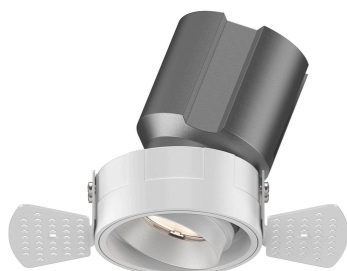

DOWNLIGHT RECESSED

FLUX

ZENIUS SNOOTER SMALL TRIMLESS R016/R018

APPLICATIONS

ARCHITECTURAL HIGHLIGHTING
DIRECT ILLUMINATION
SHOP WINDOWS LIGHTING
DRESSING ROOM
SHOWCASE LIGHTING
COVE LIGHTING

FEATURES

CUSTOMIZABLE FINISHING
WIDE COLOR TEMPERATURE SPECTRUM
IP20 IP44
UNIFORM LIGHT DIFFUSION
LED CONFIGURATION

PRODUCT INFO

R016/R018

R016

R018

TECHNICAL DATA

LED TYPE	COB
POWER MAX	7W
LUMINOUS FLUX (lm)*	582lm
LUMINOUS EFFICIENCY (lm/W)*	83
COLOUR RENDERING INDEX (RA)	CRI>90
LED COLOUR (K)	2700K - 3000K - 3500K - 4000K
STEP MCADAM	SDCM 2
AVERAGE OPERATIONAL LIFE	50.000 HRS
OPTIC	LENS
BEAM ANGLE	15° - 24° - 36° - 50°
LIGHT DISTRIBUTION	SYMMETRIC
LIGHT DIRECTION	ADJUSTABLE 5°
IP PROTECTION GRADE	IP20 IP44
TYPE OF INSTALLATION	RECESSED
DRIVER	REMOTE
FOR EMERGENCY LIGHTING	SUITABLE
CUT HOLE (mm)	Ø 57