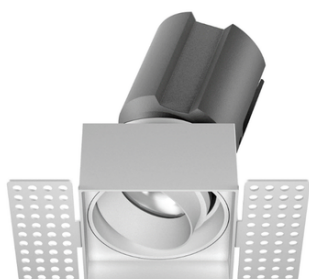

DOWNLIGHT RECESSED

FLUX

ZENIUS SNOOTER SMALL TRIMLESS R016/R018

APPLICATIONS

ARCHITECTURAL HIGHLIGHTING
DIRECT ILLUMINATION
SHOP WINDOWS LIGHTING
DRESSING ROOM
SHOWCASE LIGHTING
COVE LIGHTING

FEATURES

CUSTOMIZABLE FINISHING
WIDE COLOR TEMPERATURE SPECTRUM
IP20 IP44
UNIFORM LIGHT DIFFUSION
LED CONFIGURATION

PRODUCT INFO

R016/R018

R016

R018

TECHNICAL DATA

LED TYPE	COB
POWER MAX	7W
LUMINOUS FLUX (lm)*	582lm
LUMINOUS EFFICIENCY (lm/W)*	83
COLOUR RENDERING INDEX (RA)	CRI>90
LED COLOUR (K)	2700K - 3000K - 3500K - 4000K
STEP MCADAM	SDCM 2
AVERAGE OPERATIONAL LIFE	50.000 HRS
OPTIC	LENS
BEAM ANGLE	15° - 24° - 36° - 50°
LIGHT DISTRIBUTION	SYMMETRIC
LIGHT DIRECTION	ADJUSTABLE 5°
IP PROTECTION GRADE	IP20 IP44
TYPE OF INSTALLATION	RECESSED
DRIVER	REMOTE
FOR EMERGENCY LIGHTING	SUITABLE
CUT HOLE (mm)	Ø 57