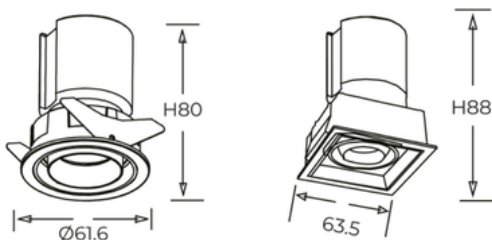

DRAWINGS

COLORS

STANDARD

ON REQUEST