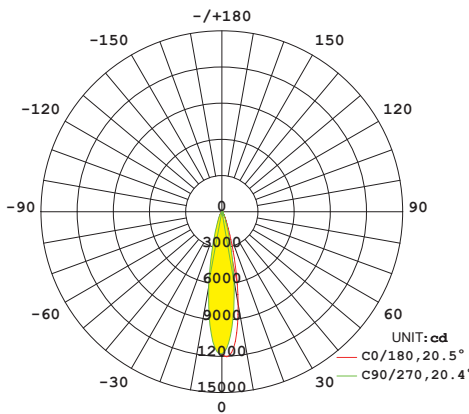

LIGHT SOURCE

LED TYPE	COB
POWER MAX	30W
LUMINOUS FLUX	2842LM
LUMINOUS EFFICIENCY(LM/W)	111LM/W
ENERGY EFFICIENCY INDEX	A+
COLOUR RENDERING INDEX(RA)	GRI>90
LED COLOUR TEMPERATURE(K)	3000K-3200K 3500K-4000K
STEP MCADAM	SDCM 2
AVERAGE OPERATIONAL LIFE	30.000 HRS

TECHNICAL DATA

P H O T O		D R A W I N G	
-----------------------	---	---------------------------------	--

ACCESSORIES

FRESNEL

FROSTED

HONEYCOMB

OPTIC & PHOTOMETRIC DATA

S-Spot
q 9°-15°

AVERAGE BEAM ANGLE(50%): 15.1 DEG

14° 30W 3500K RA>90 CLEAR LENS

M-Medium
q 16°-25°

AVERAGE BEAM ANGLE(50%): 20.5 DEG

24° 30W 3500K RA>90 CLEAR LENS

F-Flood
q 36°-39°

AVERAGE BEAM ANGLE(50%): 36.2 DEG

36° 30W 3500K RA>90 CLEAR LENS