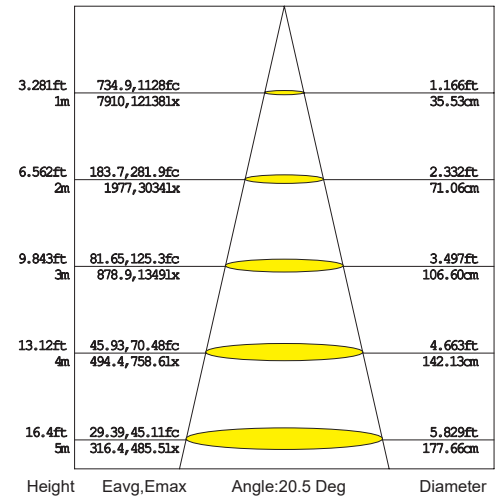

TECHNICAL DATA

P H O T O		D R A W I N G	
-----------------------	---	---------------------------------	--

ACCESSORIES

FRESNEL

FROSTED

HONEYCOMB

OPTIC & PHOTOMETRIC DATA

S-Spot
q 9°-15°

AVERAGE BEAM ANGLE(50%): 15.1 DEG

14° 30W 3500K RA>90 CLEAR LENS

M-Medium
q 16°-25°

AVERAGE BEAM ANGLE(50%): 20.5 DEG

24° 30W 3500K RA>90 CLEAR LENS

F-Flood
q 36°-39°

AVERAGE BEAM ANGLE(50%): 36.2 DEG

36° 30W 3500K RA>90 CLEAR LENS