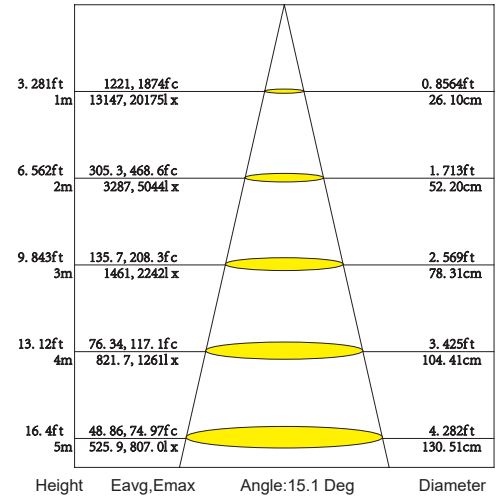

OPTIC

REFLECTOR	PLASTIC REFLECTOR
BEAM ANGLE	14°-24°-36°
LIGHT DISTRIBUTION SYMMETRY	SYMMETRIC
ACCESSORIES	FRESNEL LENS FROSTED LENS HONEYCOMB SNOOTER

LED FIXTURE

HOUSING	ALUMINIUM
FINISH/ COLOUR	MATTE WHITE/MATTE BLACK/ SILVER GREY CUSTOMIZED RAL COLOUR (on request)
IP PROTECTION GRADE	IP20
INSULATION CLASS	CLASS II

TECHNICAL DATA

P H O T O		D R A W I N G	
-----------------------	---	---------------------------------	--

ACCESSORIES

FRESNEL

FROSTED

HONEYCOMB

OPTIC & PHOTOMETRIC DATA

S-Spot
q 9°-15°

AVERAGE BEAM ANGLE(50%): 15.1 DEG

14° 30W 3500K RA>90 CLEAR LENS

M-Medium
q 16°-25°

AVERAGE BEAM ANGLE(50%): 20.5 DEG

24° 30W 3500K RA>90 CLEAR LENS

F-Flood
q 36°-39°

AVERAGE BEAM ANGLE(50%): 36.2 DEG

36° 30W 3500K RA>90 CLEAR LENS