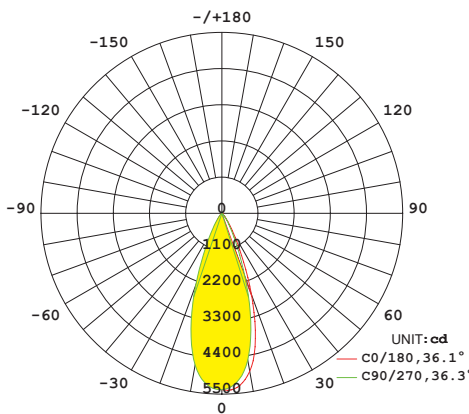

LIGHT SOURCE

LED TYPE	COB
POWER MAX	30W
LUMINOUS FLUX	2842LM
LUMINOUS EFFICIENCY(LM/W)	111LM/W
ENERGY EFFICIENCY INDEX	A+
COLOUR RENDERING INDEX(RA)	GRI>90
LED COLOUR TEMPERATURE(K)	3000K-3200K 3500K-4000K
STEP MCADAM	SDCM 2
AVERAGE OPERATIONAL LIFE	30.000 HRS

TECHNICAL DATA

P H O T O		D R A W I N G	
-----------------------	---	---------------------------------	--

ACCESSORIES

FRESNEL

FROSTED

HONEYCOMB

OPTIC & PHOTOMETRIC DATA

S-Spot
q 9°-15°

AVERAGE BEAM ANGLE(50%): 15.1 DEG

14° 30W 3500K RA>90 CLEAR LENS

M-Medium
q 16°-25°

AVERAGE BEAM ANGLE(50%): 20.5 DEG

24° 30W 3500K RA>90 CLEAR LENS

F-Flood
q 36°-39°

AVERAGE BEAM ANGLE(50%): 36.2 DEG

36° 30W 3500K RA>90 CLEAR LENS