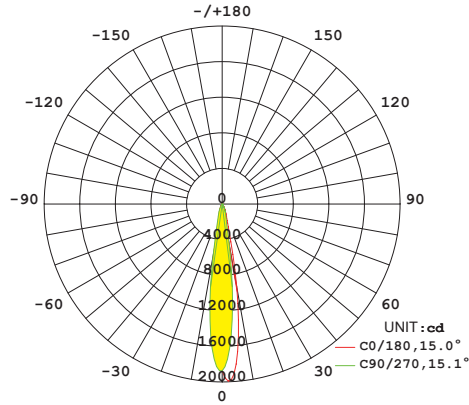

LIGHT SOURCE

LED TYPE	COB
POWER MAX	30W
LUMINOUS FLUX	2842LM
LUMINOUS EFFICIENCY(LM/W)	111LM/W
ENERGY EFFICIENCY INDEX	A+
COLOUR RENDERING INDEX(RA)	GRI>90
LED COLOUR TEMPERATURE(K)	3000K-3200K 3500K-4000K
STEP MCADAM	SDCM 2
AVERAGE OPERATIONAL LIFE	30.000 HRS

OPTIC

REFLECTOR	PLASTIC REFLECTOR
BEAM ANGLE	14°-24°-36°
LIGHT DISTRIBUTION SYMMETRY	SYMMETRIC
ACCESSORIES	FRESNEL LENS FROSTED LENS HONEYCOMB SNOOTER

LED FIXTURE

HOUSING	ALUMINIUM
FINISH/ COLOUR	MATTE WHITE/MATTE BLACK/ SILVER GREY CUSTOMIZED RAL COLOUR (on request)
IP PROTECTION GRADE	IP20
INSULATION CLASS	CLASS II

TECHNICAL DATA

P H O T O		D R A W I N G	
-----------------------	---	---------------------------------	--

ACCESSORIES

FRESNEL

FROSTED

HONEYCOMB

OPTIC & PHOTOMETRIC DATA

S-Spot
q 9°-15°

AVERAGE BEAM ANGLE(50%): 15.1 DEG

14° 30W 3500K RA>90 CLEAR LENS

M-Medium
q 16°-25°

AVERAGE BEAM ANGLE(50%): 20.5 DEG

24° 30W 3500K RA>90 CLEAR LENS

F-Flood
q 36°-39°

AVERAGE BEAM ANGLE(50%): 36.2 DEG

36° 30W 3500K RA>90 CLEAR LENS