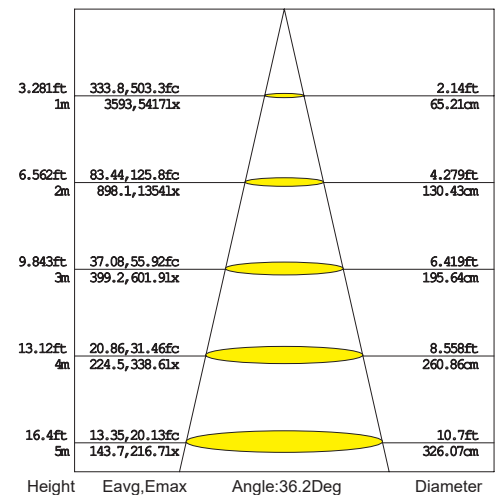

TECHNICAL DATA

P H O T O		D R A W I N G	
-----------------------	---	---------------------------------	--

ACCESSORIES

FRESNEL

FROSTED

HONEYCOMB

OPTIC & PHOTOMETRIC DATA

S-Spot
q 9°-15°

AVERAGE BEAM ANGLE(50%): 15.1 DEG

14° 30W 3500K RA>90 CLEAR LENS

M-Medium
q 16°-25°

AVERAGE BEAM ANGLE(50%): 20.5 DEG

24° 30W 3500K RA>90 CLEAR LENS

F-Flood
q 36°-39°

AVERAGE BEAM ANGLE(50%): 36.2 DEG

36° 30W 3500K RA>90 CLEAR LENS