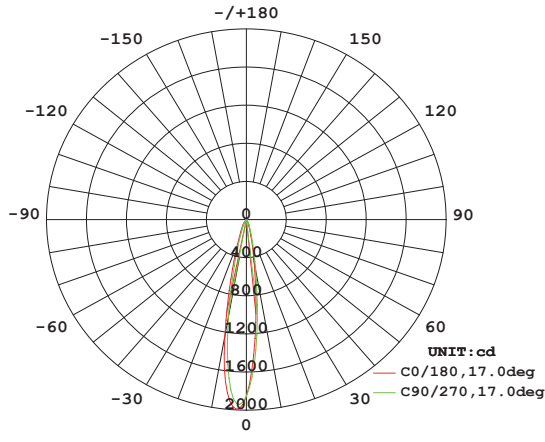

# OPTIC & PHOTOMETRIC DATA

M-Medium  
q 10°-15°

AVERAGE BEAM ANGLE(50%): 17.0 DEG