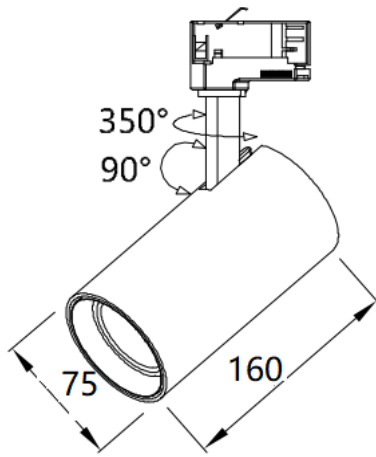

Product Series		SWITCH CCT TRACK 20W
LIGHT SOURCE		
Power	SETTABLE	20W
Luminous Flux		2000LM
Colour Rendering Index (Ra)		CRI >90
led colour temperature (K)	SWITCHABLE:	2700K - 3000K -4000K
Average operational life		5 YEARS
OPTIC		
REFLECTOR		PLASTIC REFLECTOR
Beam Angle		15° - 24° - 36° - 60°

LED FIXTURE

Housing	ALUMINIUM
Finish/ Colour	WHITE / BLACK
IP Protection Grade	IP20
Insulation Class	CLASS II

ELECTRICAL FEATURES

DIMENSIONS	D75 x H160 mm
Type of Installation	3 PHASE TRACK ADAPTER 220-240VAC
Tilt	90°
Rotation	350°
Approuval	CE / ROHS

dimensions

D
R
A
W
I
N
G

D75*H160mm

SWITCHABLE