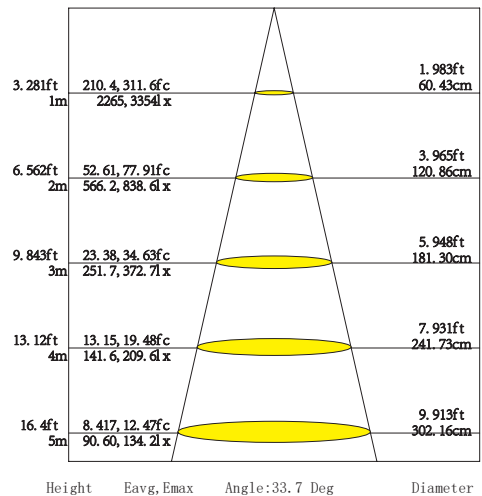

# OPTIC & PHOTOMETRIC DATA

S-Spot  
q 9°-15°

AVERAGE BEAM ANGLE(50%):16.6 DEG

14° 20W 3500K RA>90 CLEAR LENS

M-Medium  
q 16°-25°

AVERAGE BEAM ANGLE(50%):22.0 DEG

24° 20W 3500K RA>90 CLEAR LENS

F-Flood  
q 36°-39°

AVERAGE BEAM ANGLE(50%):33.7 DEG

36° 20W 3500K RA>90 CLEAR LENS