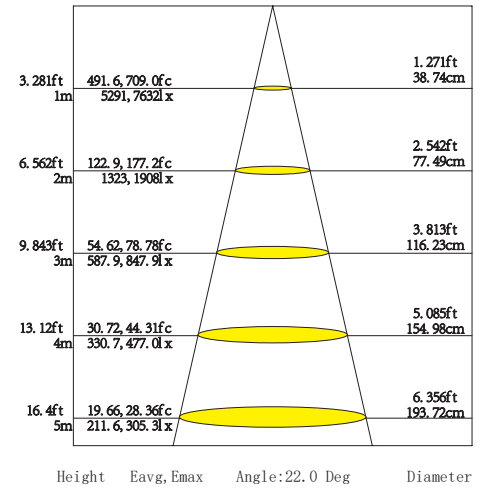

### MECHANICAL FEATURES

DIMENSIONS (MM)	D62XH115MM
WEIGHT	0.760KGS
TYPE OF INSTALLATION	HIGH VOLTAGE TRACK ARM70+70
APPROVAL	CE ROHS

# OPTIC & PHOTOMETRIC DATA

S-Spot  
q 9°-15°

AVERAGE BEAM ANGLE(50%):16.6 DEG

14° 20W 3500K RA>90 CLEAR LENS

M-Medium  
q 16°-25°

AVERAGE BEAM ANGLE(50%):22.0 DEG

24° 20W 3500K RA>90 CLEAR LENS

F-Flood  
q 36°-39°

AVERAGE BEAM ANGLE(50%):33.7 DEG

36° 20W 3500K RA>90 CLEAR LENS