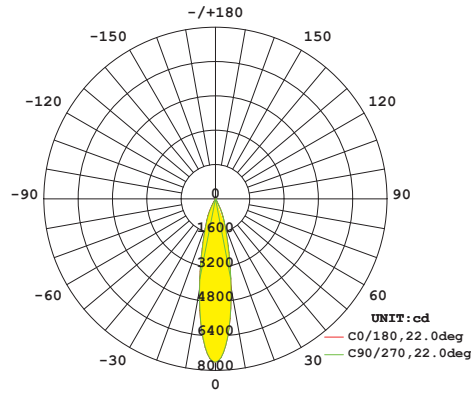

# OPTIC & PHOTOMETRIC DATA

S-Spot  
q 9°-15°

AVERAGE BEAM ANGLE(50%):16.6 DEG

14° 20W 3500K RA>90 CLEAR LENS

M-Medium  
q 16°-25°

AVERAGE BEAM ANGLE(50%):22.0 DEG

24° 20W 3500K RA>90 CLEAR LENS

F-Flood  
q 36°-39°

AVERAGE BEAM ANGLE(50%):33.7 DEG

36° 20W 3500K RA>90 CLEAR LENS