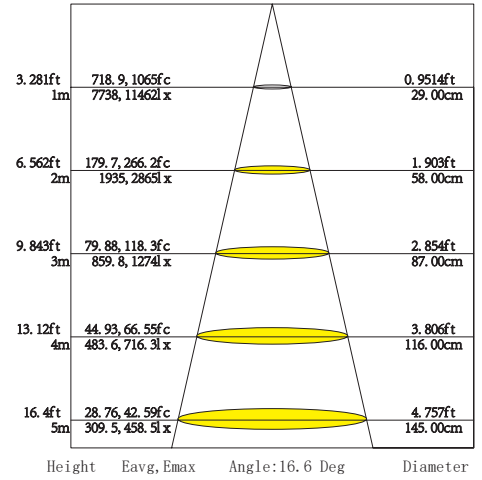

### MECHANICAL FEATURES

DIMENSIONS (MM)	D62XH115MM
WEIGHT	0.760KGS
TYPE OF INSTALLATION	HIGH VOLTAGE TRACK ARM70+70
APPROVAL	CE ROHS

## TECHNICAL DATA

# OPTIC & PHOTOMETRIC DATA

S-Spot  
q 9°-15°

AVERAGE BEAM ANGLE(50%):16.6 DEG

14° 20W 3500K RA>90 CLEAR LENS

M-Medium  
q 16°-25°

AVERAGE BEAM ANGLE(50%):22.0 DEG

24° 20W 3500K RA>90 CLEAR LENS

F-Flood  
q 36°-39°

AVERAGE BEAM ANGLE(50%):33.7 DEG

36° 20W 3500K RA>90 CLEAR LENS