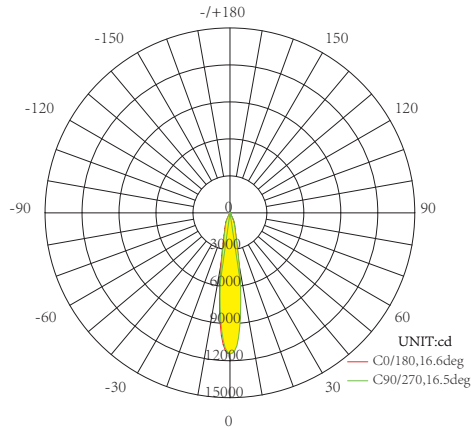

# OPTIC & PHOTOMETRIC DATA

S-Spot  
q 9°-15°

AVERAGE BEAM ANGLE(50%):16.6 DEG

14° 20W 3500K RA>90 CLEAR LENS

M-Medium  
q 16°-25°

AVERAGE BEAM ANGLE(50%):22.0 DEG

24° 20W 3500K RA>90 CLEAR LENS

F-Flood  
q 36°-39°

AVERAGE BEAM ANGLE(50%):33.7 DEG

36° 20W 3500K RA>90 CLEAR LENS