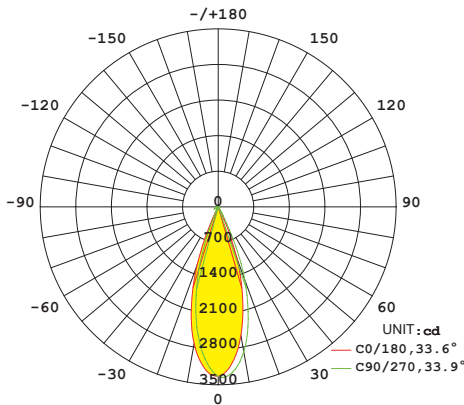

# OPTIC & PHOTOMETRIC DATA

S-Spot  
q 9°-15°

AVERAGE BEAM ANGLE(50%):16.6 DEG

14° 20W 3500K RA>90 CLEAR LENS

M-Medium  
q 16°-25°

AVERAGE BEAM ANGLE(50%):22.0 DEG

24° 20W 3500K RA>90 CLEAR LENS

F-Flood  
q 36°-39°

AVERAGE BEAM ANGLE(50%):33.7 DEG

36° 20W 3500K RA>90 CLEAR LENS