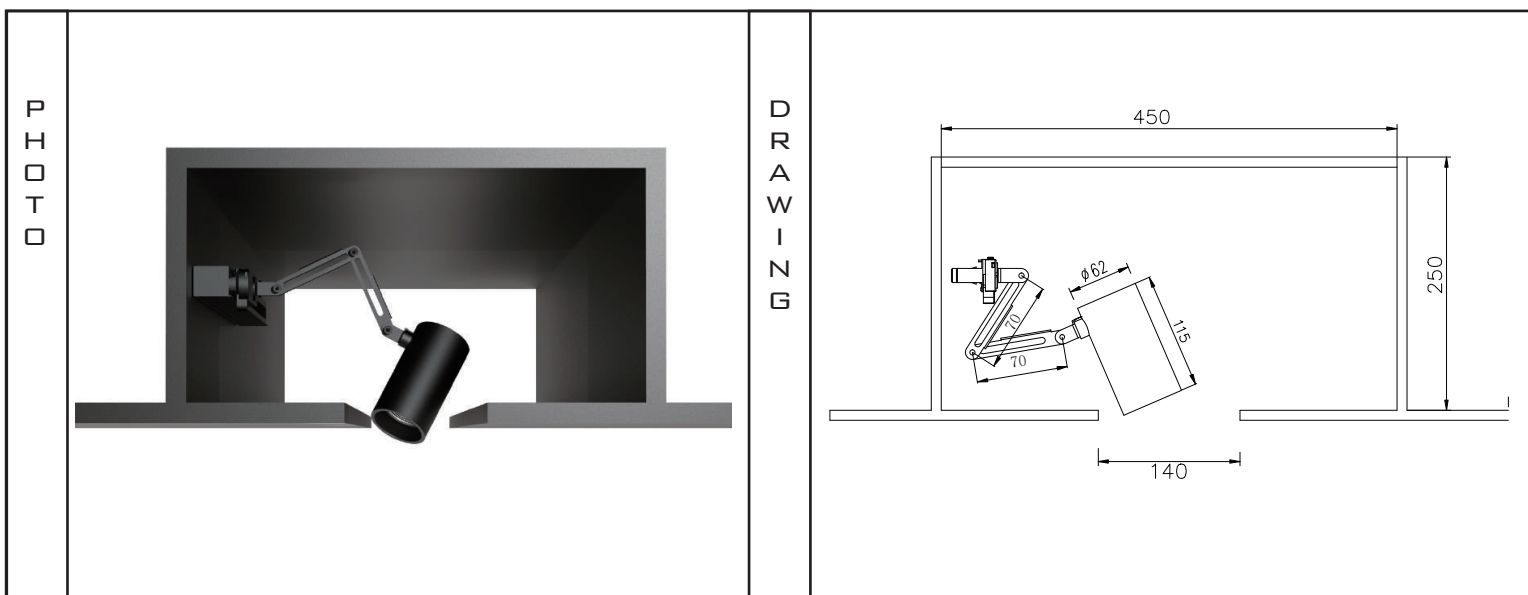

TECHNICAL DATA

ACCESSORIES