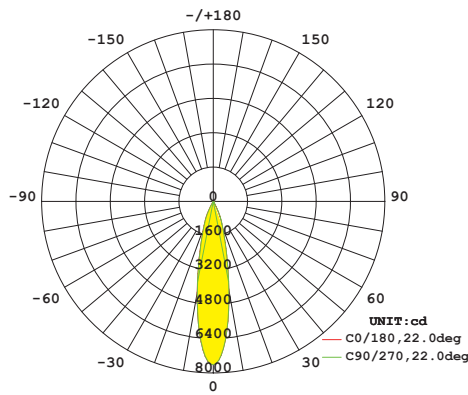

STRAIGHT
JOINT

END FEED

STRAIGHT-
POWER
CONNECTOR

L-POWER
CONNECTOR

OPTIC & PHOTOMETRIC DATA

S-Spot
q 9°-15°

AVERAGE BEAM ANGLE(50%):16.6 DEG

14° 20W 3500K RA>90 CLEAR LENS

M-Medium
q 16°-25°

AVERAGE BEAM ANGLE(50%):22.0 DEG

24° 20W 3500K RA>90 CLEAR LENS

F-Flood
q 36°-39°

AVERAGE BEAM ANGLE(50%):33.7 DEG

36° 20W 3500K RA>90 CLEAR LENS