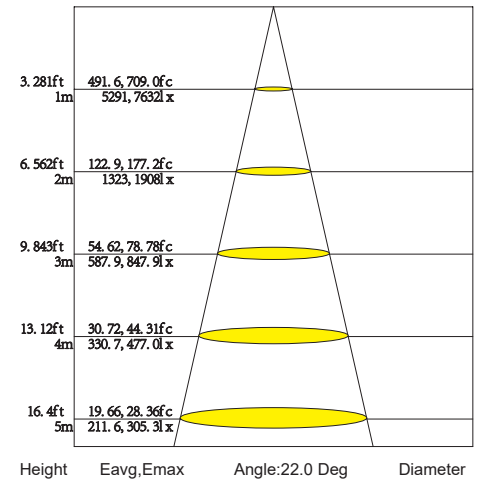

STRAIGHT
JOINT

END FEED

STRAIGHT-
POWER
CONNECTOR

L-POWER
CONNECTOR

OPTIC & PHOTOMETRIC DATA

S-Spot
q 9°-15°

AVERAGE BEAM ANGLE(50%):16.6 DEG

14° 20W 3500K RA>90 CLEAR LENS

M-Medium
q 16°-25°

AVERAGE BEAM ANGLE(50%):22.0 DEG

24° 20W 3500K RA>90 CLEAR LENS

F-Flood
q 36°-39°

AVERAGE BEAM ANGLE(50%):33.7 DEG

36° 20W 3500K RA>90 CLEAR LENS