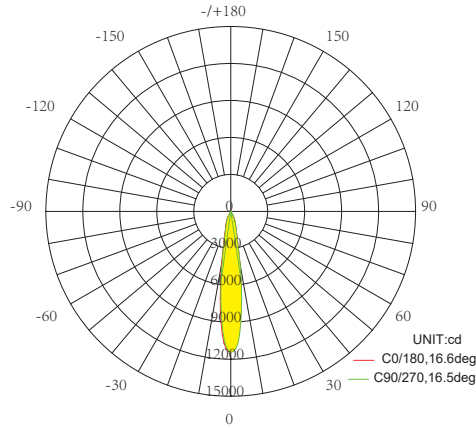

STRAIGHT
JOINT

END FEED

STRAIGHT-
POWER
CONNECTOR

L-POWER
CONNECTOR

OPTIC & PHOTOMETRIC DATA

S-Spot
q 9°-15°

AVERAGE BEAM ANGLE(50%):16.6 DEG

14° 20W 3500K RA>90 CLEAR LENS

M-Medium
q 16°-25°

AVERAGE BEAM ANGLE(50%):22.0 DEG

24° 20W 3500K RA>90 CLEAR LENS

F-Flood
q 36°-39°

AVERAGE BEAM ANGLE(50%):33.7 DEG

36° 20W 3500K RA>90 CLEAR LENS