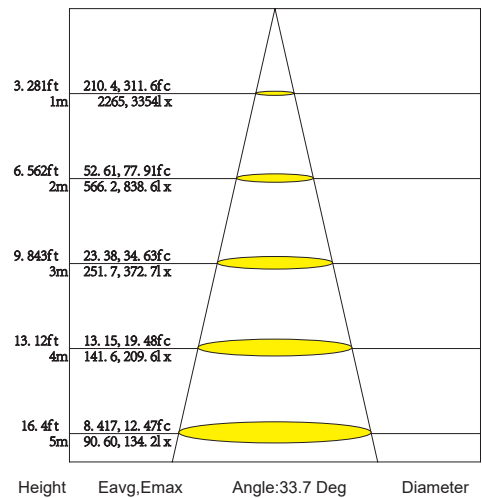

OPTIC

REFLECTOR	PLASTIC REFLECTOR
BEAM ANGLE	14°-24°-36°
LIGHT DISTRIBUTION SYMMETRY	SYMMETRIC
ACCESSORIES	FRESNEL LENS FROSTED LENS HONEYCOMB SNOOTER

LED FIXTURE

HOUSING	ALUMINIUM
FINISH/ COLOUR	MATTE WHITE/MATTE BLACK BLACK/SILVER GREY CUSTOMIZED RAL COLOUR (on request)
IP PROTECTION GRADE	IP20
INSULATION CLASS	CLASS III

STRAIGHT
JOINT

END FEED

STRAIGHT-
POWER
CONNECTOR

L-POWER
CONNECTOR

OPTIC & PHOTOMETRIC DATA

S-Spot
q 9°-15°

AVERAGE BEAM ANGLE(50%):16.6 DEG

14° 20W 3500K RA>90 CLEAR LENS

M-Medium
q 16°-25°

AVERAGE BEAM ANGLE(50%):22.0 DEG

24° 20W 3500K RA>90 CLEAR LENS

F-Flood
q 36°-39°

AVERAGE BEAM ANGLE(50%):33.7 DEG

36° 20W 3500K RA>90 CLEAR LENS