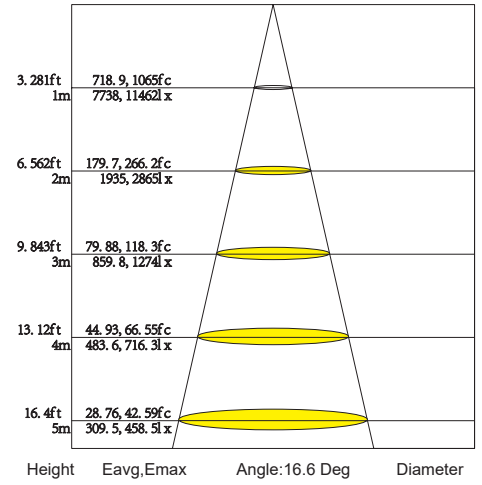

STRAIGHT
JOINT

END FEED

STRAIGHT-
POWER
CONNECTOR

L-POWER
CONNECTOR

OPTIC & PHOTOMETRIC DATA

S-Spot
q 9°-15°

AVERAGE BEAM ANGLE(50%):16.6 DEG

14° 20W 3500K RA>90 CLEAR LENS

M-Medium
q 16°-25°

AVERAGE BEAM ANGLE(50%):22.0 DEG

24° 20W 3500K RA>90 CLEAR LENS

F-Flood
q 36°-39°

AVERAGE BEAM ANGLE(50%):33.7 DEG

36° 20W 3500K RA>90 CLEAR LENS