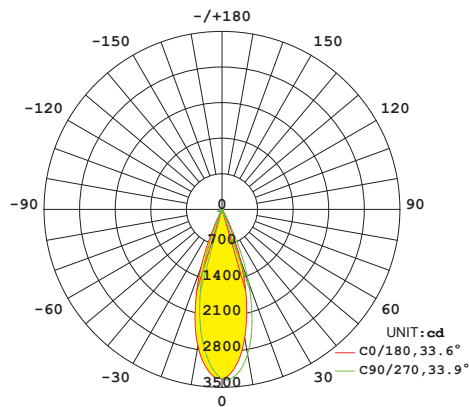

STRAIGHT
JOINT

END FEED

STRAIGHT-
POWER
CONNECTOR

L-POWER
CONNECTOR

OPTIC & PHOTOMETRIC DATA

S-Spot
q 9°-15°

AVERAGE BEAM ANGLE(50%):16.6 DEG

14° 20W 3500K RA>90 CLEAR LENS

M-Medium
q 16°-25°

AVERAGE BEAM ANGLE(50%):22.0 DEG

24° 20W 3500K RA>90 CLEAR LENS

F-Flood
q 36°-39°

AVERAGE BEAM ANGLE(50%):33.7 DEG

36° 20W 3500K RA>90 CLEAR LENS