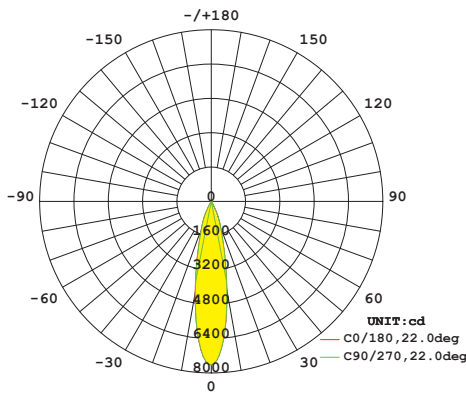

STRAIGHT-
POWER
CONNECTOR

L-POWER
CONNECTOR

OPTIC & PHOTOMETRIC DATA

S-Spot
q 9°-15°

AVERAGE BEAM ANGLE(50%):16.6 DEG

14° 20W 3500K RA>90 CLEAR LENS

M-Medium
q 16°-25°

AVERAGE BEAM ANGLE(50%):22.0 DEG

24° 20W 3500K RA>90 CLEAR LENS

F-Flood
q 36°-39°

AVERAGE BEAM ANGLE(50%):33.7 DEG

36° 20W 3500K RA>90 CLEAR LENS