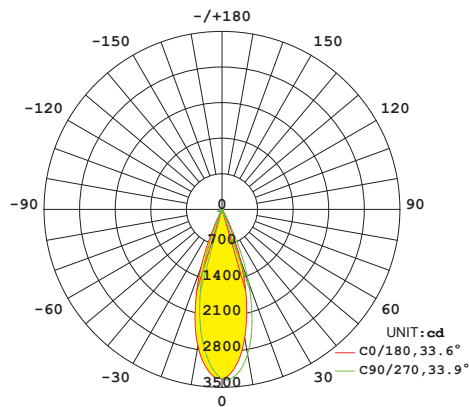

STRAIGHT-
POWER
CONNECTOR

L-POWER
CONNECTOR

OPTIC & PHOTOMETRIC DATA

S-Spot
q 9°-15°

AVERAGE BEAM ANGLE(50%):16.6 DEG

14° 20W 3500K RA>90 CLEAR LENS

M-Medium
q 16°-25°

AVERAGE BEAM ANGLE(50%):22.0 DEG

24° 20W 3500K RA>90 CLEAR LENS

F-Flood
q 36°-39°

AVERAGE BEAM ANGLE(50%):33.7 DEG

36° 20W 3500K RA>90 CLEAR LENS