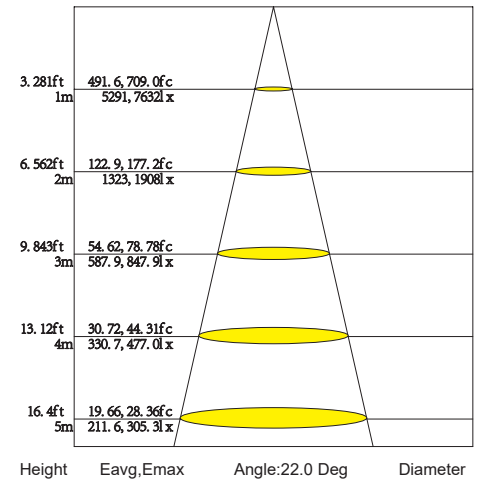

STRAIGHT-
POWER
CONNECTOR

L-POWER
CONNECTOR

OPTIC & PHOTOMETRIC DATA

S-Spot
q 9°-15°

AVERAGE BEAM ANGLE(50%):16.6 DEG

14° 20W 3500K RA>90 CLEAR LENS

M-Medium
q 16°-25°

AVERAGE BEAM ANGLE(50%):22.0 DEG

24° 20W 3500K RA>90 CLEAR LENS

F-Flood
q 36°-39°

AVERAGE BEAM ANGLE(50%):33.7 DEG

36° 20W 3500K RA>90 CLEAR LENS