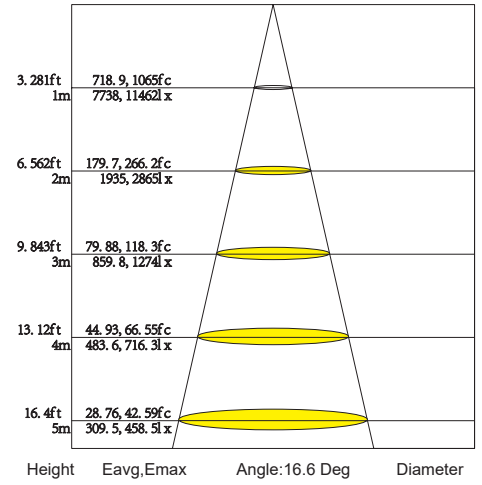

STRAIGHT-
POWER
CONNECTOR

L-POWER
CONNECTOR

OPTIC & PHOTOMETRIC DATA

S-Spot
q 9°-15°

AVERAGE BEAM ANGLE(50%):16.6 DEG

14° 20W 3500K RA>90 CLEAR LENS

M-Medium
q 16°-25°

AVERAGE BEAM ANGLE(50%):22.0 DEG

24° 20W 3500K RA>90 CLEAR LENS

F-Flood
q 36°-39°

AVERAGE BEAM ANGLE(50%):33.7 DEG

36° 20W 3500K RA>90 CLEAR LENS