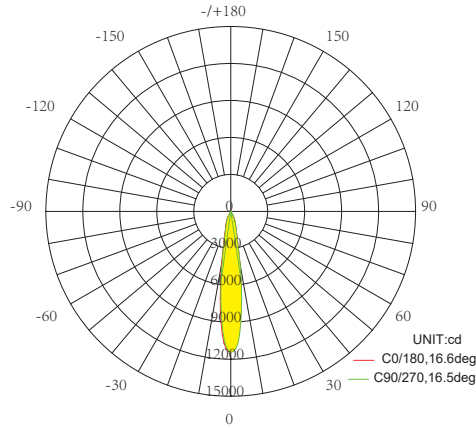

STRAIGHT-
POWER
CONNECTOR

L-POWER
CONNECTOR

OPTIC & PHOTOMETRIC DATA

S-Spot
q 9°-15°

AVERAGE BEAM ANGLE(50%):16.6 DEG

14° 20W 3500K RA>90 CLEAR LENS

M-Medium
q 16°-25°

AVERAGE BEAM ANGLE(50%):22.0 DEG

24° 20W 3500K RA>90 CLEAR LENS

F-Flood
q 36°-39°

AVERAGE BEAM ANGLE(50%):33.7 DEG

36° 20W 3500K RA>90 CLEAR LENS