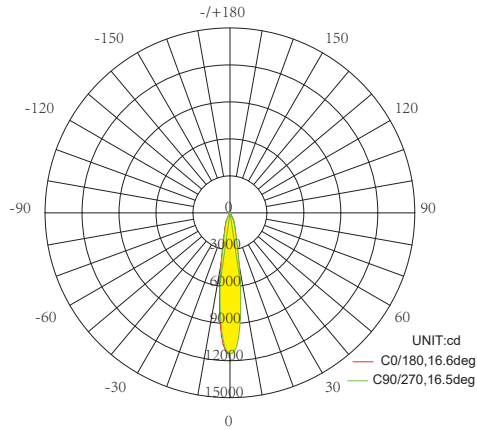

OPTIC

REFLECTOR	PLASTIC REFLECTOR
BEAM ANGLE	14°-24°-36°
LIGHT DISTRIBUTION SYMMETRY	SYMMETRIC
ACCESSORIES	FRESNEL LENS FROSTED LENS HONEYCOMB SNOOTER

LED FIXTURE

HOUSING	ALUMINIUM
FINISH/ COLOUR	MATTE WHITE/MATTE BLACK/ SILVER GREY CUSTOMIZED RAL COLOUR (on request)
IP PROTECTION GRADE	IP20
INSULATION CLASS	CLASS III

TECHNICAL DATA

<p>P H O T O</p>		<p>D R A W I N G</p>	
----------------------------------	---	--	--

ACCESSORIES

FRESNEL

FROSTED

HONEYCOMB

SNOOTER

OPTIC & PHOTOMETRIC DATA

S-Spot
q 9°-15°

AVERAGE BEAM ANGLE(50%):16.6 DEG

14° 20W 3500K RA>90 CLEAR LENS

M-Medium
q 16°-25°

AVERAGE BEAM ANGLE(50%):22.0 DEG

24° 20W 3500K RA>90 CLEAR LENS

F-Flood
q 36°-39°

AVERAGE BEAM ANGLE(50%):33.7 DEG