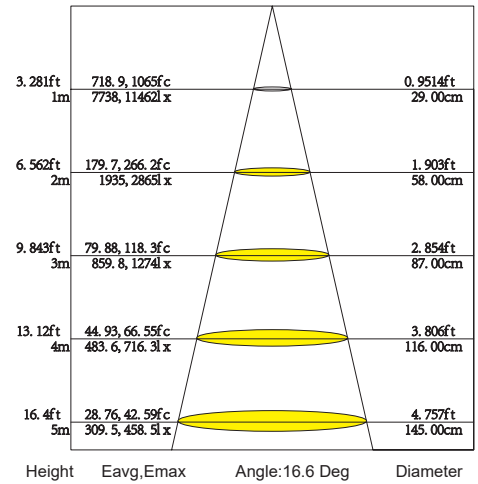

OPTIC

REFLECTOR	PLASTIC REFLECTOR
BEAM ANGLE	14°-24°-36°
LIGHT DISTRIBUTION SYMMETRY	SYMMETRIC
ACCESSORIES	FRESNEL LENS FROSTED LENS HONEYCOMB SNOOTER

LED FIXTURE

HOUSING	ALUMINIUM
FINISH/ COLOUR	MATTE WHITE/MATTE BLACK/ SILVER GREY CUSTOMIZED RAL COLOUR (on request)
IP PROTECTION GRADE	IP20
INSULATION CLASS	CLASS III

TECHNICAL DATA

<p>P H O T O</p>		<p>D R A W I N G</p>	
----------------------------------	---	--	--

ACCESSORIES

FRESNEL

FROSTED

HONEYCOMB

SNOOTER

OPTIC & PHOTOMETRIC DATA

S-Spot
q 9°-15°

AVERAGE BEAM ANGLE(50%):16.6 DEG

14° 20W 3500K RA>90 CLEAR LENS

M-Medium
q 16°-25°

AVERAGE BEAM ANGLE(50%):22.0 DEG

24° 20W 3500K RA>90 CLEAR LENS

F-Flood
q 36°-39°

AVERAGE BEAM ANGLE(50%):33.7 DEG