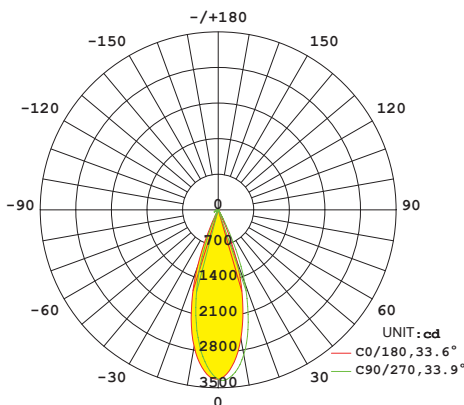

S-Spot
q 9°-15°

AVERAGE BEAM ANGLE(50%):16.6 DEG

14° 20W 3500K RA>90 CLEAR LENS

M-Medium
q 16°-25°

AVERAGE BEAM ANGLE(50%):22.0 DEG

24° 20W 3500K RA>90 CLEAR LENS

F-Flood
q 36°-39°

AVERAGE BEAM ANGLE(50%):33.7 DEG

36° 20W 3500K RA>90 CLEAR LENS