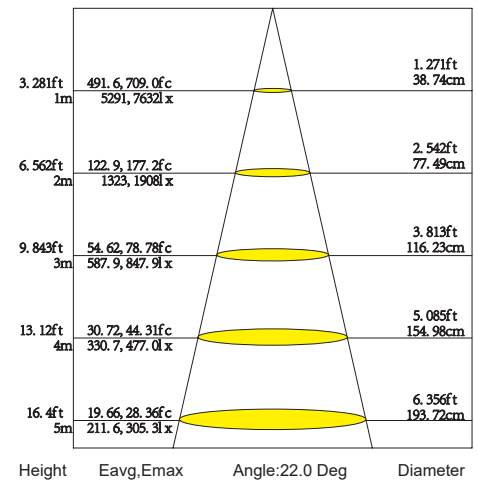

TECHNICAL DATA

<p>P H O T O</p>		<p>D R A W I N G</p>	
----------------------------------	---	--	--

ACCESSORIES

FRESNEL

FROSTED

HONEYCOMB

SNOOTER

OPTIC & PHOTOMETRIC DATA

S-Spot
q 9°-15°

AVERAGE BEAM ANGLE(50%):16.6 DEG

14° 20W 3500K RA>90 CLEAR LENS

M-Medium
q 16°-25°

AVERAGE BEAM ANGLE(50%):22.0 DEG

24° 20W 3500K RA>90 CLEAR LENS

F-Flood
q 36°-39°

AVERAGE BEAM ANGLE(50%):33.7 DEG

36° 20W 3500K RA>90 CLEAR LENS