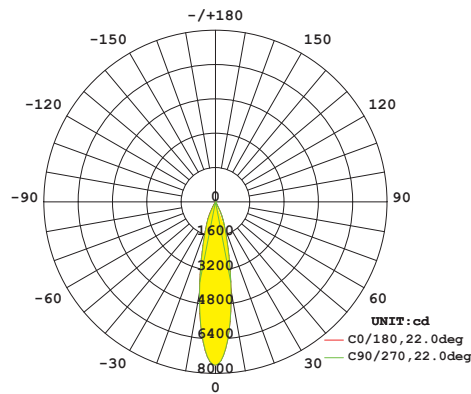

S-Spot
q 9°-15°

AVERAGE BEAM ANGLE(50%):16.6 DEG

14° 20W 3500K RA>90 CLEAR LENS

M-Medium
q 16°-25°

AVERAGE BEAM ANGLE(50%):22.0 DEG

24° 20W 3500K RA>90 CLEAR LENS

F-Flood
q 36°-39°

AVERAGE BEAM ANGLE(50%):33.7 DEG

36° 20W 3500K RA>90 CLEAR LENS