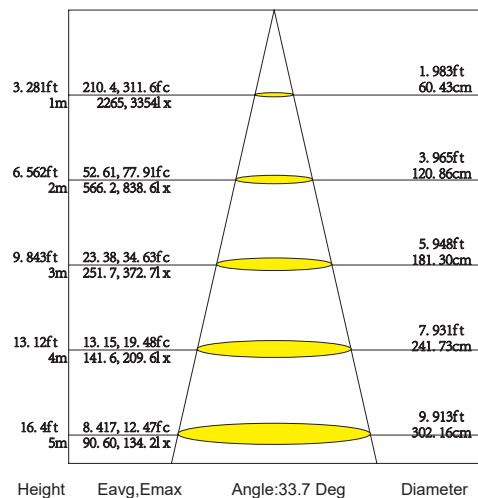

OPTIC

REFLECTOR	PLASTIC REFLECTOR
BEAM ANGLE	14°-24°-36°
LIGHT DISTRIBUTION SYMMETRY	SYMMETRIC
ACCESSORIES	FRESNEL LENS FROSTED LENS HONEYCOMB SNOOTER

LED FIXTURE

HOUSING	ALUMINIUM
FINISH/ COLOUR	MATTE WHITE/MATTE BLACK/ SILVER GREY CUSTOMIZED RAL COLOUR (on request)
IP PROTECTION GRADE	IP20
INSULATION CLASS	CLASS III

TECHNICAL DATA

<p>P H O T O</p>		<p>D R A W I N G</p>	
----------------------------------	---	--	--

ACCESSORIES

FRESNEL

FROSTED

HONEYCOMB

SNOOTER

OPTIC & PHOTOMETRIC DATA

S-Spot
q 9°-15°

AVERAGE BEAM ANGLE(50%):16.6 DEG

14° 20W 3500K RA>90 CLEAR LENS

M-Medium
q 16°-25°

AVERAGE BEAM ANGLE(50%):22.0 DEG

24° 20W 3500K RA>90 CLEAR LENS

F-Flood
q 36°-39°

AVERAGE BEAM ANGLE(50%):33.7 DEG

36° 20W 3500K RA>90 CLEAR LENS