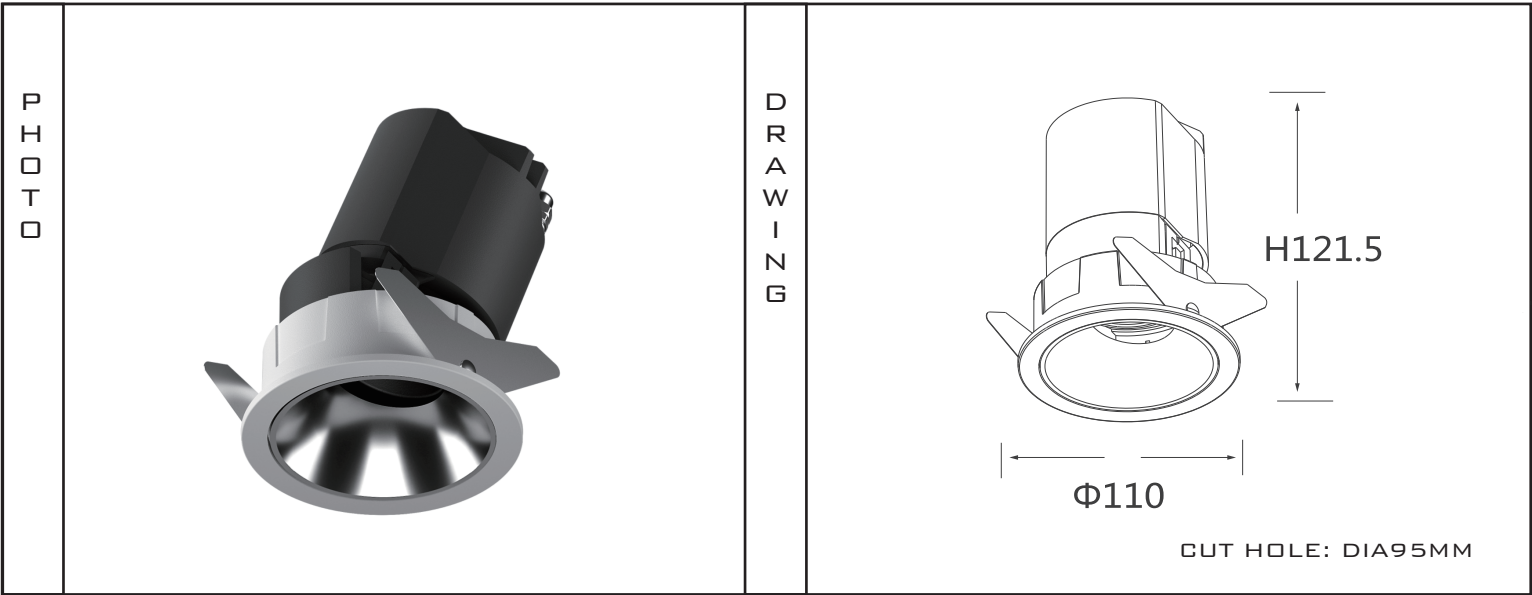

TECHNICAL DATA