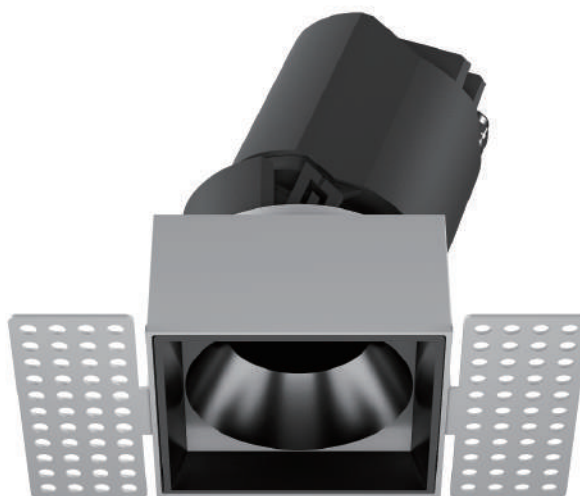

ZENIUS WASHER
MEDIUM ADJ 12W
SQUARE TRIMLESS

Sede Legale:

Via Brigata Macerata, 70 - 62100
MACERATA – ITALIA
P.I. IT 01997820434 -
REA: MC-253306
T. +39.071.0960074
info@fluxitalia.com
www.fluxitalia.com