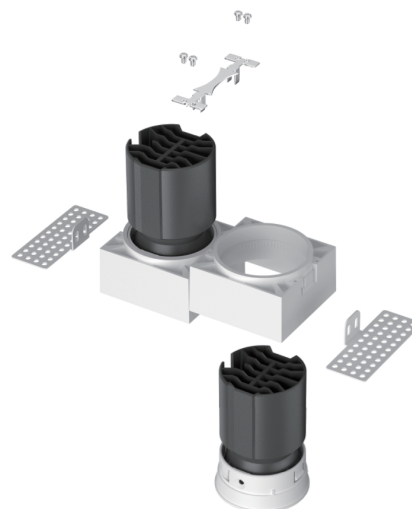

PRODUCT SERIES WALL WASHER

LIGHT SOURCE

LED TYPE	COB
POWER MAX	7W
LUMINOUS FLUX	593LM
LUMINOUS EFFICIENCY(LM/W)	93LM/W
ENERGY EFFICIENCY INDEX	A+
COLOUR RENDERING INDEX(RA)	CRI>90
LED COLOUR TEMPERATURE(K)	3000K-3200K 3500K-4000K
STEP McADAM	SDCM 3
AVERAGE OPERATIONAL LIFE	30.000 HRS

OPTIC

LENS	PLASTIC
BEAM ANGLE	15°-24°-38°
LIGHT DISTRIBUTION SYMMETRY	SYMMETRIC
ACCESSORIES	FRESNEL LENS FROSTED LENS HONEYCOMB

LED FIXTURE

HOUSING	ALUMINIUM
FINISH/ COLOUR	MATTE WHITE/MATTE BLACK CUSTOMIZED RAL COLOUR (on request)
IP PROTECTION GRADE	IP20
INSULATION CLASS	CLASS III

ELECTRICAL FEATURES

DRIVER	REMOTE
FIXED OR DIMMABLE	PUSH/1-10V/DALI
FOR EMERGENCY LIGHTING	SUITABLE
CONNECTION	200MA

MECHANICAL FEATURES

DIMENSIONS (MM)	SQ53.8XH88MM
CUTTING HOLE(MM)	L57.5XW57.5MM
TYPE OF INSTALLATION	RECESSED
APPROVAL	UL CB CE ROHS

TIMLESS SOLUTION:
ITEM COMPOSITION POSSIBLE

Product exploded view |