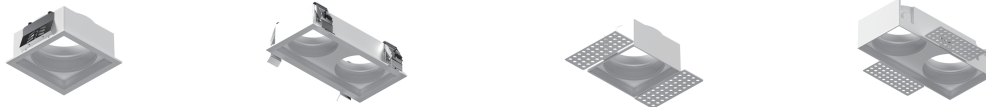

OPTIC

LENS	PLASTIC
BEAM ANGLE	15°-24°-38°
LIGHT DISTRIBUTION SYMMETRY	SYMMETRIC
ACCESSORIES	FRESNEL LENS FROSTED LENS HONEYCOMB

LED FIXTURE

HOUSING	ALUMINIUM
FINISH/ COLOUR	MATTE WHITE/MATTE BLACK CUSTOMIZED RAL COLOUR (on request)
IP PROTECTION GRADE	IP20
INSULATION CLASS	CLASS III

ELECTRICAL FEATURES

DRIVER	REMOTE
FIXED OR DIMMABLE	PUSH/1-10V/DALI
FOR EMERGENCY LIGHTING	SUITABLE
CONNECTION	200MA

MECHANICAL FEATURES

DIMENSIONS (MM)	SQ63.5XH87.5MM
CUTTING HOLE(MM)	L55XW55MM
TYPE OF INSTALLATION	RECESSED
APPROVAL	UL CB CE ROHS

TECHNICAL DATA

P H O T O		D R A W I N G	 <p style="text-align: right;">CUT HOLE:L55XW55MM</p>
-----------------------	---	---------------------------------	--

ACCESSORIES

SQUARE REFLECTOR

GOLD

WHITE

BLACK

SILVER

MATTE SILVER

MATTE BLACK

FRONTAL COVER OR TRIM

TRIM SQUARE-1

TRIM SQUARE-2

TRIMLESS SQUARE-1

TRIMLESS SQUARE-1

FRONTAL LENS