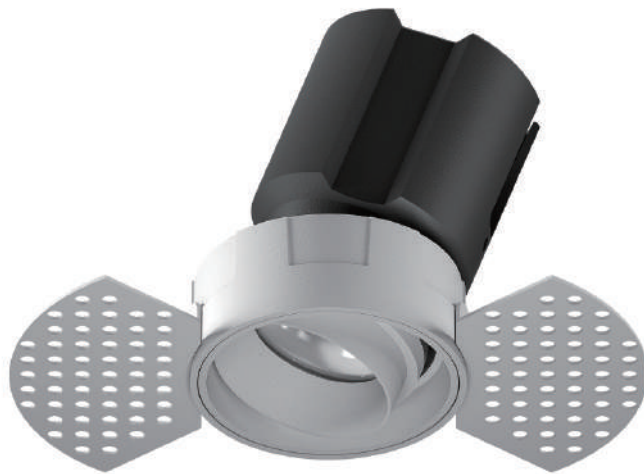

F  
L  
U  
X  
  
S  
R  
L

ZENIUS SNOOTER  
MEDIUM ADJ 20W  
ROUND TRIMLESS

Sede Legale:

Via Brigata Macerata, 70 - 62100  
MACERATA - ITALIA  
P.I. IT 01997820434 -  
REA: MC-253306  
T. +39.071.0960074  
info@fluxitalia.com  
www.fluxitalia.com

**PRODUCT SERIES****SNOOTER****LIGHT SOURCE**

LED TYPE	COB
POWER MAX	20W
LUMINOUS FLUX	2120LM
LUMINOUS EFFICIENCY(LM/W)	121LM/W
ENERGY EFFICIENCY INDEX	A+
COLOUR RENDERING INDEX(RA)	CRI>90
LED COLOUR TEMPERATURE(K)	3000K-3200K 3500K-4000K
STEP McADAM	SDCM 2
AVERAGE OPERATIONAL LIFE	30.000 HRS

**OPTIC**

REFLECTOR(LENS)	PLASTIC
BEAM ANGLE	15°-24°-38°
LIGHT DISTRIBUTION SYMMETRY	SYMMETRIC
ACCESSORIES	FRESNEL LENS FROSTED LENS HONEYCOMB

**LED FIXTURE**

HOUSING	ALUMINIUM
FINISH/ COLOUR	MATTE WHITE/MATTE BLACK CUSTOMIZED RAL COLOUR (on request)
IP PROTECTION GRADE	IP20
INSULATION CLASS	CLASS III

**ELECTRICAL FEATURES**

DRIVER	REMOTE
FIXED OR DIMMABLE	PUSH/1-10V/DALI
FOR EMERGENCY LIGHTING	SUITABLE
CONNECTION	500MA

**MECHANICAL FEATURES**

DIMENSIONS (MM)	DIA 72.4XH100MM
CUTTING HOLE(MM)	DIA 77MM
TYPE OF INSTALLATION	RECESSED
APPROVAL	UL/CB/CE/ROSH