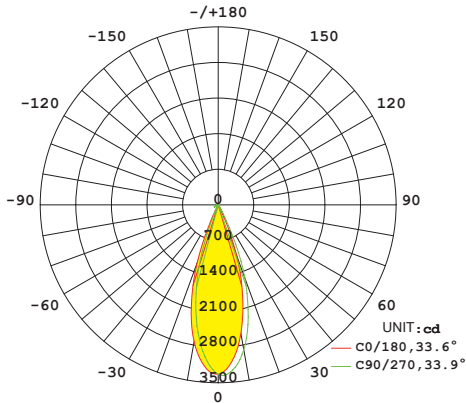

TECHNICAL DATA

ACCESSORIES

FRESNEL

FROSTED

HONEYCOMB

SNOOTER

OPTIC & PHOTOMETRIC DATA

S-Spot
q 9°-15°

AVERAGE BEAM ANGLE(50%): 16.6 DEG

14° 20W 3500K RA>90 CLEAR LENS

M-Medium
q 16°-25°

AVERAGE BEAM ANGLE(50%): 22.0 DEG

24° 20W 3500K RA>90 CLEAR LENS

F-Flood
q 36°-39°

AVERAGE BEAM ANGLE(50%): 33.7 DEG

36° 20W 3500K RA>90 CLEAR LENS