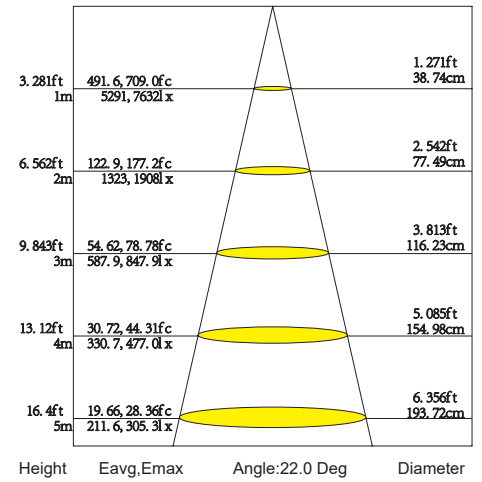

TECHNICAL DATA

ACCESSORIES

FRESNEL

FROSTED

HONEYCOMB

SNOOTER

OPTIC & PHOTOMETRIC DATA

S-Spot
q 9°-15°

AVERAGE BEAM ANGLE(50%): 16.6 DEG

14° 20W 3500K RA>90 CLEAR LENS

M-Medium
q 16°-25°

AVERAGE BEAM ANGLE(50%): 22.0 DEG

24° 20W 3500K RA>90 CLEAR LENS

F-Flood
q 36°-39°

AVERAGE BEAM ANGLE(50%): 33.7 DEG

36° 20W 3500K RA>90 CLEAR LENS