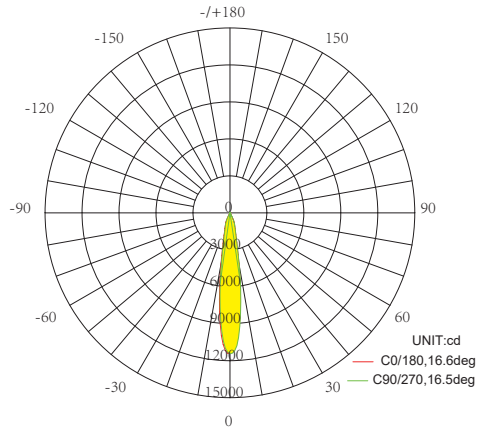

OPTIC

REFLECTOR	PLASTIC REFLECTOR
BEAM ANGLE	14°-24°-36°
LIGHT DISTRIBUTION SYMMETRY	SYMMETRIC
ACCESSORIES	FRESNEL LENS FROSTED LENS HONEYCOMB SNOOTER

LED FIXTURE

HOUSING	ALUMINIUM
FINISH/ COLOUR	MATTE WHITE/MATTE BLACK SILVER GREY CUSTOMIZED RAL COLOUR (on request)
IP PROTECTION GRADE	IP20
INSULATION CLASS	CLASS III

TECHNICAL DATA

ACCESSORIES

FRESNEL

FROSTED

HONEYCOMB

SNOOTER

OPTIC & PHOTOMETRIC DATA

S-Spot
q 9°-15°

AVERAGE BEAM ANGLE(50%): 16.6 DEG

14° 20W 3500K RA>90 CLEAR LENS

M-Medium
q 16°-25°

AVERAGE BEAM ANGLE(50%): 22.0 DEG

24° 20W 3500K RA>90 CLEAR LENS

F-Flood
q 36°-39°

AVERAGE BEAM ANGLE(50%): 33.7 DEG

36° 20W 3500K RA>90 CLEAR LENS