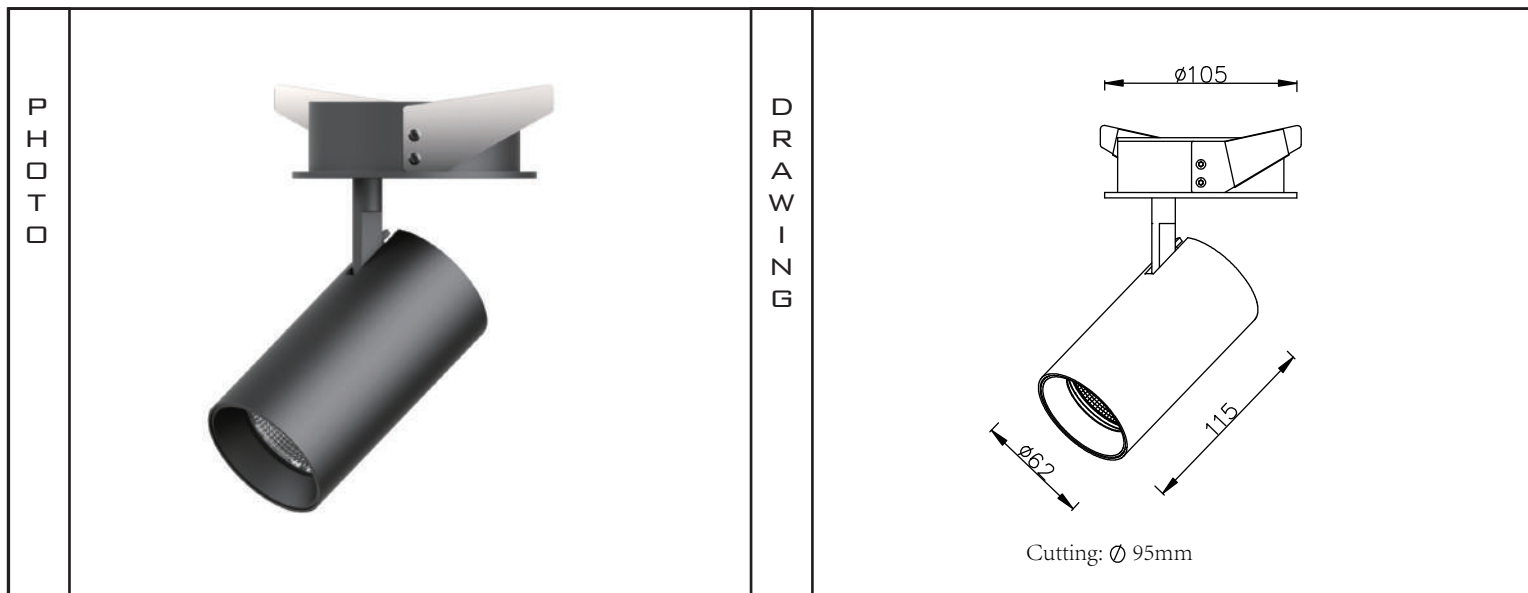

TECHNICAL DATA

ACCESSORIES