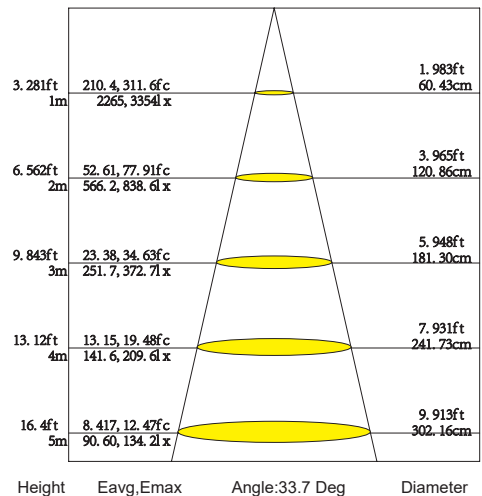

OPTIC

REFLECTOR	PLASTIC REFLECTOR
BEAM ANGLE	14°-24°-36°
LIGHT DISTRIBUTION SYMMETRY	SYMMETRIC
ACCESSORIES	FRESNEL LENS FROSTED LENS HONEYCOMB SNOOTER

LED FIXTURE

HOUSING	ALUMINIUM
FINISH/ COLOUR	MATTE WHITE/MATTE BLACK SILVER GREY CUSTOMIZED RAL COLOUR (on request)
IP PROTECTION GRADE	IP20
INSULATION CLASS	CLASS III

TECHNICAL DATA

ACCESSORIES

FRESNEL

FROSTED

HONEYCOMB

SNOOTER

OPTIC & PHOTOMETRIC DATA

S-Spot
q 9°-15°

AVERAGE BEAM ANGLE(50%): 16.6 DEG

14° 20W 3500K RA>90 CLEAR LENS

M-Medium
q 16°-25°

AVERAGE BEAM ANGLE(50%): 22.0 DEG

24° 20W 3500K RA>90 CLEAR LENS

F-Flood
q 36°-39°

AVERAGE BEAM ANGLE(50%): 33.7 DEG

36° 20W 3500K RA>90 CLEAR LENS