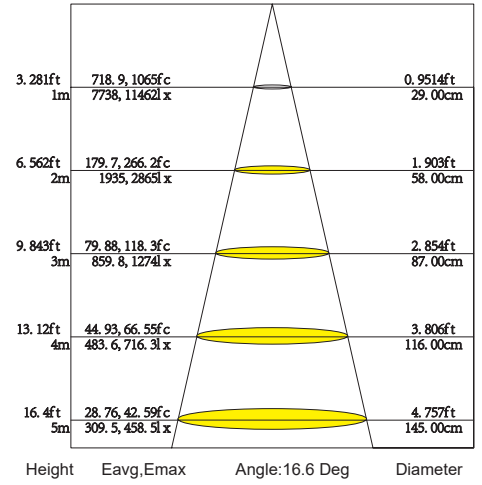

OPTIC

REFLECTOR	PLASTIC REFLECTOR
BEAM ANGLE	14°-24°-36°
LIGHT DISTRIBUTION SYMMETRY	SYMMETRIC
ACCESSORIES	FRESNEL LENS FROSTED LENS HONEYCOMB SNOOTER

LED FIXTURE

HOUSING	ALUMINIUM
FINISH/ COLOUR	MATTE WHITE/MATTE BLACK SILVER GREY CUSTOMIZED RAL COLOUR (on request)
IP PROTECTION GRADE	IP20
INSULATION CLASS	CLASS III

TECHNICAL DATA

ACCESSORIES

FRESNEL

FROSTED

HONEYCOMB

SNOOTER

OPTIC & PHOTOMETRIC DATA

S-Spot
q 9°-15°

AVERAGE BEAM ANGLE(50%): 16.6 DEG

14° 20W 3500K RA>90 CLEAR LENS

M-Medium
q 16°-25°

AVERAGE BEAM ANGLE(50%): 22.0 DEG

24° 20W 3500K RA>90 CLEAR LENS

F-Flood
q 36°-39°

AVERAGE BEAM ANGLE(50%): 33.7 DEG

36° 20W 3500K RA>90 CLEAR LENS