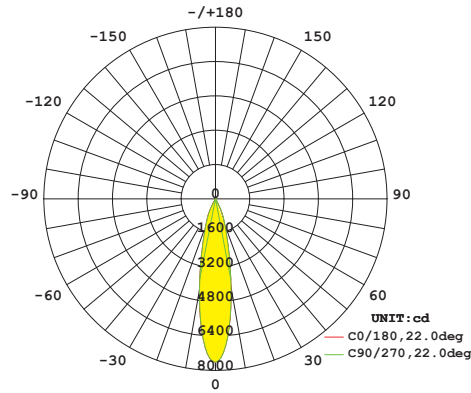

TECHNICAL DATA

ACCESSORIES

FRESNEL

FROSTED

HONEYCOMB

SNOOTER

OPTIC & PHOTOMETRIC DATA

S-Spot
q 9°-15°

AVERAGE BEAM ANGLE(50%): 16.6 DEG

14° 20W 3500K RA>90 CLEAR LENS

M-Medium
q 16°-25°

AVERAGE BEAM ANGLE(50%): 22.0 DEG

24° 20W 3500K RA>90 CLEAR LENS

F-Flood
q 36°-39°

AVERAGE BEAM ANGLE(50%): 33.7 DEG

36° 20W 3500K RA>90 CLEAR LENS