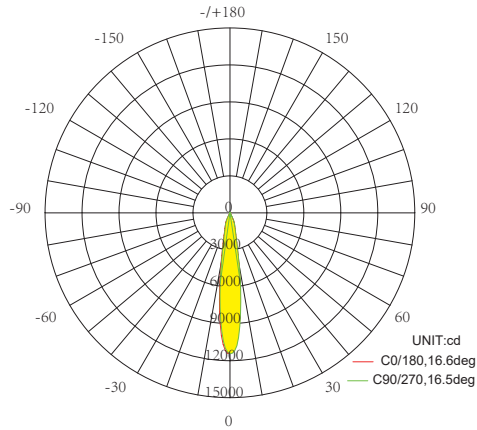

LIGHT SOURCE

LED TYPE	COB
POWER MAX	18W
LUMINOUS FLUX	2120LM
LUMINOUS EFFICIENCY(LM/W)	121LM/W
ENERGY EFFICIENCY INDEX	A+
COLOUR RENDERING INDEX(RA)	CRI>90
LED COLOUR TEMPERATURE(K)	3000K-3200K 3500K-4000K
STEP McADAM	SDCM 2
AVERAGE OPERATIONAL LIFE	30.000 HRS

OPTIC

REFLECTOR	PLASTIC REFLECTOR
BEAM ANGLE	14°-24°-36°
LIGHT DISTRIBUTION SYMMETRY	SYMMETRIC
ACCESSORIES	FRESNEL LENS FROSTED LENS HONEYCOMB SNOOTER

LED FIXTURE

HOUSING	ALUMINIUM
FINISH/ COLOUR	MATTE WHITE/MATTE BLACK SILVER GREY CUSTOMIZED RAL COLOUR (on request)
IP PROTECTION GRADE	IP20
INSULATION CLASS	CLASS III

TECHNICAL DATA

P H O T O		D R A W I N G	
-----------------------	---	---------------------------------	---

ACCESSORIES

FRESNEL

FROSTED

HONEYCOMB

SNOOTER

OPTIC & PHOTOMETRIC DATA

S-Spot
q 9°-15°

AVERAGE BEAM ANGLE(50%):16.6 DEG

14° 20W 3500K RA>90 CLEAR LENS

M-Medium
q 16°-25°

AVERAGE BEAM ANGLE(50%):22.0 DEG

24° 20W 3500K RA>90 CLEAR LENS

F-Flood
q 36°-39°

AVERAGE BEAM ANGLE(50%):33.7 DEG