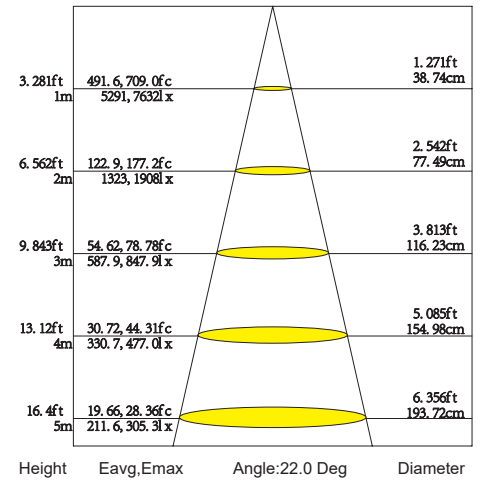

TECHNICAL DATA

P H O T O		D R A W I N G	
-----------------------	---	---------------------------------	---

ACCESSORIES

FRESNEL

FROSTED

HONEYCOMB

SNOOTER

OPTIC & PHOTOMETRIC DATA

S-Spot
q 9°-15°

AVERAGE BEAM ANGLE(50%):16.6 DEG

14° 20W 3500K RA>90 CLEAR LENS

M-Medium
q 16°-25°

AVERAGE BEAM ANGLE(50%):22.0 DEG

24° 20W 3500K RA>90 CLEAR LENS

F-Flood
q 36°-39°

AVERAGE BEAM ANGLE(50%):33.7 DEG

36° 20W 3500K RA>90 CLEAR LENS