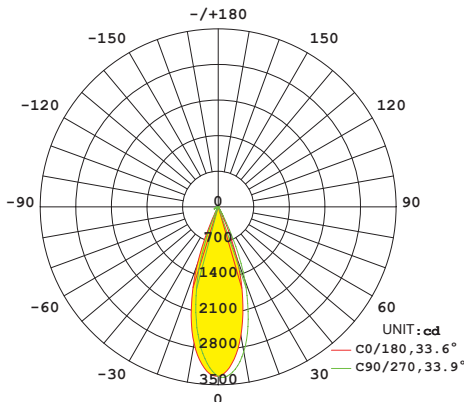

LIGHT SOURCE

LED TYPE	COB
POWER MAX	18W
LUMINOUS FLUX	2120LM
LUMINOUS EFFICIENCY(LM/W)	121LM/W
ENERGY EFFICIENCY INDEX	A+
COLOUR RENDERING INDEX(RA)	CRI>90
LED COLOUR TEMPERATURE(K)	3000K-3200K 3500K-4000K
STEP McADAM	SDCM 2
AVERAGE OPERATIONAL LIFE	30.000 HRS

S-Spot
q 9°-15°

AVERAGE BEAM ANGLE(50%):16.6 DEG

14° 20W 3500K RA>90 CLEAR LENS

M-Medium
q 16°-25°

AVERAGE BEAM ANGLE(50%):22.0 DEG

24° 20W 3500K RA>90 CLEAR LENS

F-Flood
q 36°-39°

AVERAGE BEAM ANGLE(50%):33.7 DEG

36° 20W 3500K RA>90 CLEAR LENS