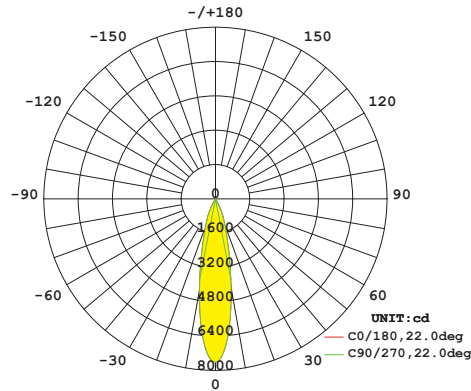

LIGHT SOURCE

LED TYPE	COB
POWER MAX	18W
LUMINOUS FLUX	2120LM
LUMINOUS EFFICIENCY(LM/W)	121LM/W
ENERGY EFFICIENCY INDEX	A+
COLOUR RENDERING INDEX(RA)	CRI>90
LED COLOUR TEMPERATURE(K)	3000K-3200K 3500K-4000K
STEP McADAM	SDCM 2
AVERAGE OPERATIONAL LIFE	30.000 HRS

S-Spot
q 9°-15°

AVERAGE BEAM ANGLE(50%):16.6 DEG

14° 20W 3500K RA>90 CLEAR LENS

M-Medium
q 16°-25°

AVERAGE BEAM ANGLE(50%):22.0 DEG

24° 20W 3500K RA>90 CLEAR LENS

F-Flood
q 36°-39°

AVERAGE BEAM ANGLE(50%):33.7 DEG

36° 20W 3500K RA>90 CLEAR LENS