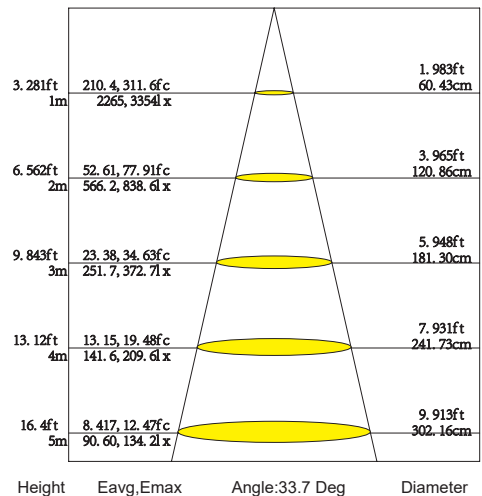

TECHNICAL DATA

P H O T O		D R A W I N G	
-----------------------	---	---------------------------------	---

ACCESSORIES

FRESNEL

FROSTED

HONEYCOMB

SNOOTER

OPTIC & PHOTOMETRIC DATA

S-Spot
q 9°-15°

AVERAGE BEAM ANGLE(50%):16.6 DEG

14° 20W 3500K RA>90 CLEAR LENS

M-Medium
q 16°-25°

AVERAGE BEAM ANGLE(50%):22.0 DEG

24° 20W 3500K RA>90 CLEAR LENS

F-Flood
q 36°-39°

AVERAGE BEAM ANGLE(50%):33.7 DEG

36° 20W 3500K RA>90 CLEAR LENS