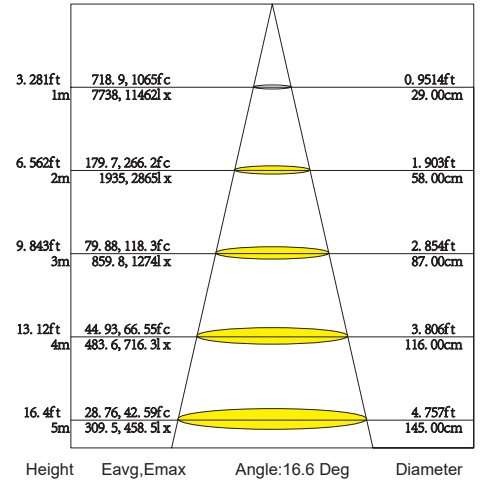

OPTIC

REFLECTOR	PLASTIC REFLECTOR
BEAM ANGLE	14°-24°-36°
LIGHT DISTRIBUTION SYMMETRY	SYMMETRIC
ACCESSORIES	FRESNEL LENS FROSTED LENS HONEYCOMB SNOOTER

LED FIXTURE

HOUSING	ALUMINIUM
FINISH/ COLOUR	MATTE WHITE/MATTE BLACK SILVER GREY CUSTOMIZED RAL COLOUR (on request)
IP PROTECTION GRADE	IP20
INSULATION CLASS	CLASS III

TECHNICAL DATA

P H O T O		D R A W I N G	
-----------------------	---	---------------------------------	---

ACCESSORIES

FRESNEL

FROSTED

HONEYCOMB

SNOOTER

OPTIC & PHOTOMETRIC DATA

S-Spot
q 9°-15°

AVERAGE BEAM ANGLE(50%):16.6 DEG

14° 20W 3500K RA>90 CLEAR LENS

M-Medium
q 16°-25°

AVERAGE BEAM ANGLE(50%):22.0 DEG

24° 20W 3500K RA>90 CLEAR LENS

F-Flood
q 36°-39°

AVERAGE BEAM ANGLE(50%):33.7 DEG