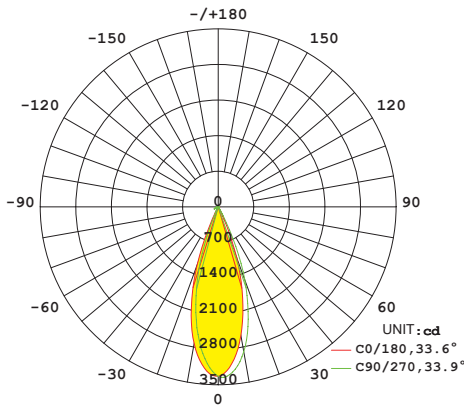

LIGHT SOURCE

LED TYPE	COB
POWER MAX	18W
LUMINOUS FLUX	2120LM
LUMINOUS EFFICIENCY(LM/W)	121LM/W
ENERGY EFFICIENCY INDEX	A+
COLOUR RENDERING INDEX(RA)	CRI>90
LED COLOUR TEMPERATURE(K)	3000K-3200K 3500K-4000K
STEP McADAM	SDCM 2
AVERAGE OPERATIONAL LIFE	30.000 HRS

TECHNICAL DATA

ACCESSORIES

FRESNEL

FROSTED

HONEYCOMB

SNOOTER

OPTIC & PHOTOMETRIC DATA

S-Spot
q 9°-15°

AVERAGE BEAM ANGLE(50%):16.6 DEG

14° 20W 3500K RA>90 CLEAR LENS

M-Medium
q 16°-25°

AVERAGE BEAM ANGLE(50%):22.0 DEG

24° 20W 3500K RA>90 CLEAR LENS

F-Flood
q 36°-39°

AVERAGE BEAM ANGLE(50%):33.7 DEG

36° 20W 3500K RA>90 CLEAR LENS