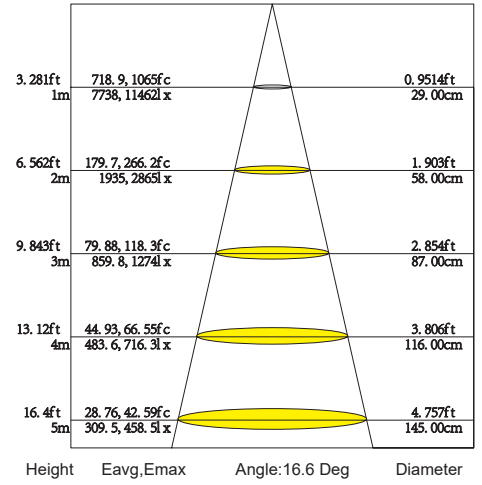

OPTIC

REFLECTOR	PLASTIC REFLECTOR
BEAM ANGLE	14°-24°-36°
LIGHT DISTRIBUTION SYMMETRY	SYMMETRIC
ACCESSORIES	FRESNEL LENS FROSTED LENS HONEYCOMB SNOOTER

LED FIXTURE

HOUSING	ALUMINIUM
FINISH/ COLOUR	MATTE WHITE/MATTE BLACK SILVER GREY CUSTOMIZED RAL COLOUR (on request)
IP PROTECTION GRADE	IP20
INSULATION CLASS	CLASS III

TECHNICAL DATA

ACCESSORIES

FRESNEL

FROSTED

HONEYCOMB

SNOOTER

OPTIC & PHOTOMETRIC DATA

S-Spot
q 9°-15°

AVERAGE BEAM ANGLE(50%):16.6 DEG

14° 20W 3500K RA>90 CLEAR LENS

M-Medium
q 16°-25°

AVERAGE BEAM ANGLE(50%):22.0 DEG

24° 20W 3500K RA>90 CLEAR LENS

F-Flood
q 36°-39°

AVERAGE BEAM ANGLE(50%):33.7 DEG

36° 20W 3500K RA>90 CLEAR LENS