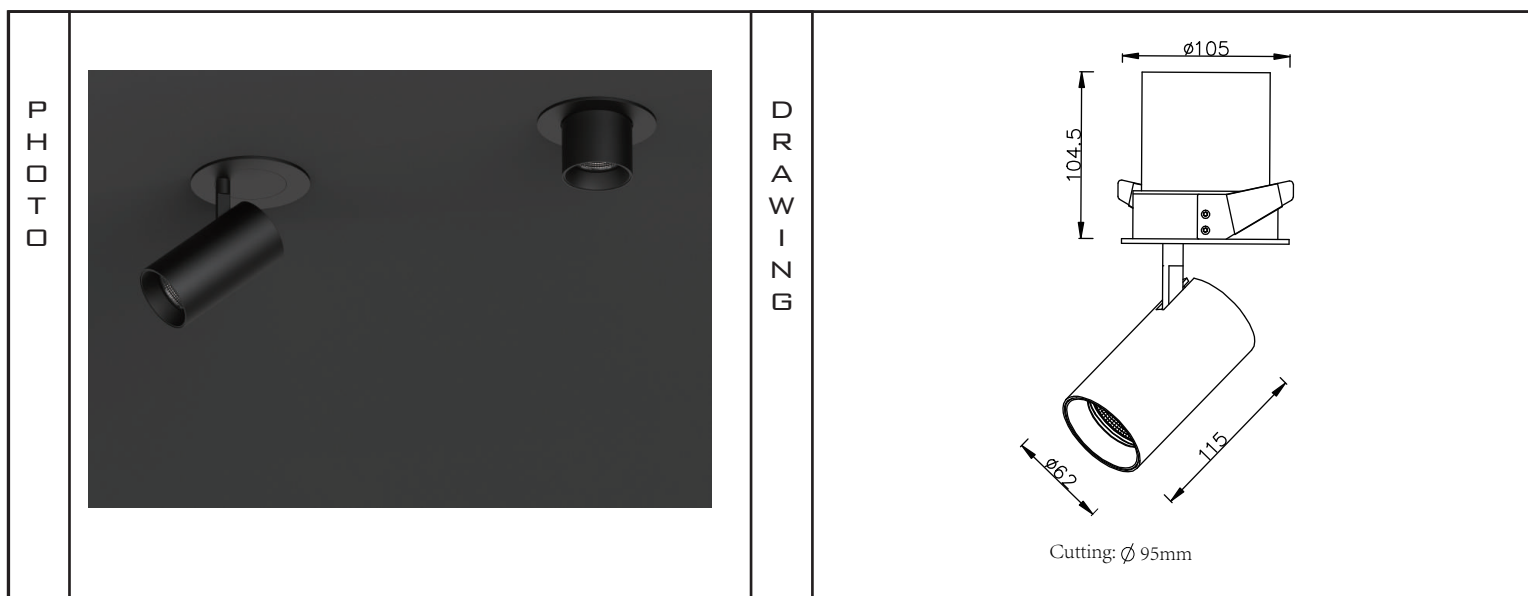

TECHNICAL DATA

ACCESSORIES