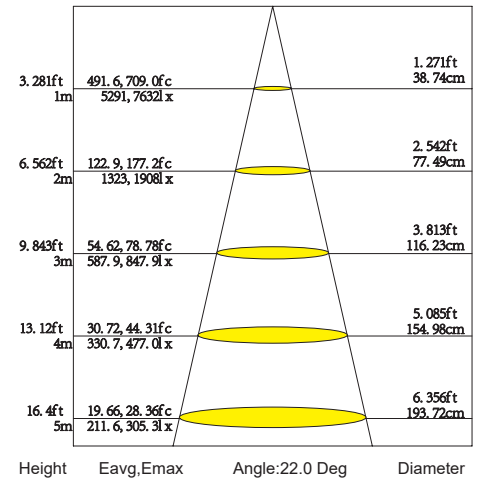

TECHNICAL DATA

ACCESSORIES

FRESNEL

FROSTED

HONEYCOMB

SNOOTER

OPTIC & PHOTOMETRIC DATA

S-Spot
q 9°-15°

AVERAGE BEAM ANGLE(50%):16.6 DEG

14° 20W 3500K RA>90 CLEAR LENS

M-Medium
q 16°-25°

AVERAGE BEAM ANGLE(50%):22.0 DEG

24° 20W 3500K RA>90 CLEAR LENS

F-Flood
q 36°-39°

AVERAGE BEAM ANGLE(50%):33.7 DEG

36° 20W 3500K RA>90 CLEAR LENS