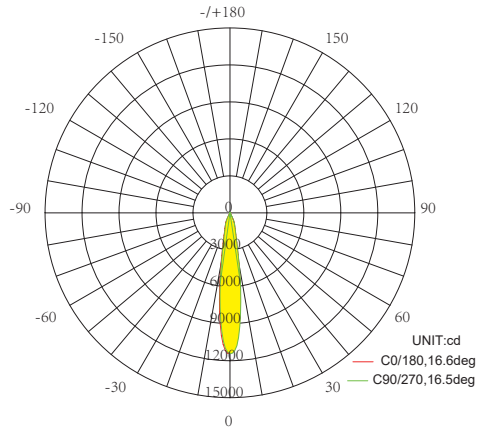

LIGHT SOURCE

LED TYPE	COB
POWER MAX	18W
LUMINOUS FLUX	2120LM
LUMINOUS EFFICIENCY(LM/W)	121LM/W
ENERGY EFFICIENCY INDEX	A+
COLOUR RENDERING INDEX(RA)	CRI>90
LED COLOUR TEMPERATURE(K)	3000K-3200K 3500K-4000K
STEP McADAM	SDCM 2
AVERAGE OPERATIONAL LIFE	30.000 HRS

OPTIC

REFLECTOR	PLASTIC REFLECTOR
BEAM ANGLE	14°-24°-36°
LIGHT DISTRIBUTION SYMMETRY	SYMMETRIC
ACCESSORIES	FRESNEL LENS FROSTED LENS HONEYCOMB SNOOTER

LED FIXTURE

HOUSING	ALUMINIUM
FINISH/ COLOUR	MATTE WHITE/MATTE BLACK SILVER GREY CUSTOMIZED RAL COLOUR (on request)
IP PROTECTION GRADE	IP20
INSULATION CLASS	CLASS III

TECHNICAL DATA

ACCESSORIES

FRESNEL

FROSTED

HONEYCOMB

SNOOTER

OPTIC & PHOTOMETRIC DATA

S-Spot
q 9°-15°

AVERAGE BEAM ANGLE(50%):16.6 DEG

14° 20W 3500K RA>90 CLEAR LENS

M-Medium
q 16°-25°

AVERAGE BEAM ANGLE(50%):22.0 DEG

24° 20W 3500K RA>90 CLEAR LENS

F-Flood
q 36°-39°

AVERAGE BEAM ANGLE(50%):33.7 DEG

36° 20W 3500K RA>90 CLEAR LENS