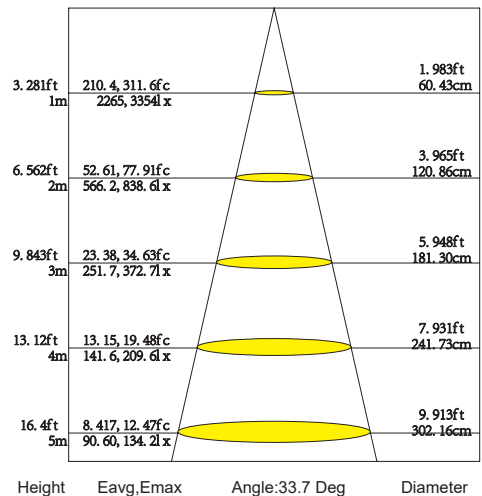

OPTIC

REFLECTOR	PLASTIC REFLECTOR
BEAM ANGLE	14°-24°-36°
LIGHT DISTRIBUTION SYMMETRY	SYMMETRIC
ACCESSORIES	FRESNEL LENS FROSTED LENS HONEYCOMB SNOOTER

LED FIXTURE

HOUSING	ALUMINIUM
FINISH/ COLOUR	MATTE WHITE/MATTE BLACK SILVER GREY CUSTOMIZED RAL COLOUR (on request)
IP PROTECTION GRADE	IP20
INSULATION CLASS	CLASS III

TECHNICAL DATA

ACCESSORIES

FRESNEL

FROSTED

HONEYCOMB

SNOOTER

OPTIC & PHOTOMETRIC DATA

S-Spot
q 9°-15°

AVERAGE BEAM ANGLE(50%):16.6 DEG

14° 20W 3500K RA>90 CLEAR LENS

M-Medium
q 16°-25°

AVERAGE BEAM ANGLE(50%):22.0 DEG

24° 20W 3500K RA>90 CLEAR LENS

F-Flood
q 36°-39°

AVERAGE BEAM ANGLE(50%):33.7 DEG

36° 20W 3500K RA>90 CLEAR LENS