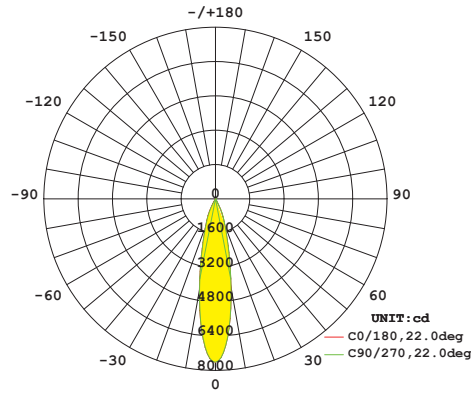

LIGHT SOURCE

LED TYPE	COB
POWER MAX	18W
LUMINOUS FLUX	2120LM
LUMINOUS EFFICIENCY(LM/W)	121LM/W
ENERGY EFFICIENCY INDEX	A+
COLOUR RENDERING INDEX(RA)	CRI>90
LED COLOUR TEMPERATURE(K)	3000K-3200K 3500K-4000K
STEP McADAM	SDCM 2
AVERAGE OPERATIONAL LIFE	30.000 HRS

TECHNICAL DATA

ACCESSORIES

FRESNEL

FROSTED

HONEYCOMB

SNOOTER

OPTIC & PHOTOMETRIC DATA

S-Spot
q 9°-15°

AVERAGE BEAM ANGLE(50%):16.6 DEG

14° 20W 3500K RA>90 CLEAR LENS

M-Medium
q 16°-25°

AVERAGE BEAM ANGLE(50%):22.0 DEG

24° 20W 3500K RA>90 CLEAR LENS

F-Flood
q 36°-39°

AVERAGE BEAM ANGLE(50%):33.7 DEG

36° 20W 3500K RA>90 CLEAR LENS