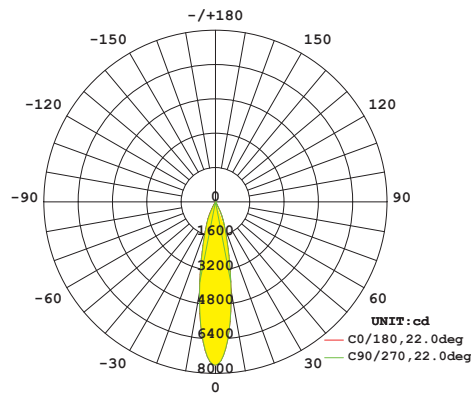

LIGHT SOURCE

LED TYPE	COB
POWER MAX	18W-25W
LUMINOUS FLUX	2120-2550LM
LUMINOUS EFFICIENCY(LM/W)	121LM/W
ENERGY EFFICIENCY INDEX	A+
COLOUR RENDERING INDEX(RA)	CRI>90
LED COLOUR TEMPERATURE(K)	3000K-3200K 3500K-4000K
STEP McADAM	SDCM 2
AVERAGE OPERATIONAL LIFE	30.000 HRS

ACCESSORIES

FRESNEL

FROSTED

HONEYCOMB

SNOOTER

OPTIC & PHOTOMETRIC DATE

S-Spot
q 9°-15°

AVERAGE BEAM ANGLE(50%):16.6 DEG

14° 20W 3500K RA>90 CLEAR LENS

M-Medium
q 16°-25°

AVERAGE BEAM ANGLE(50%):22.0 DEG

24° 20W 3500K RA>90 CLEAR LENS

F-Flood
q 36°-39°

AVERAGE BEAM ANGLE(50%):33.7 DEG

36° 20W 3500K RA>90 CLEAR LENS