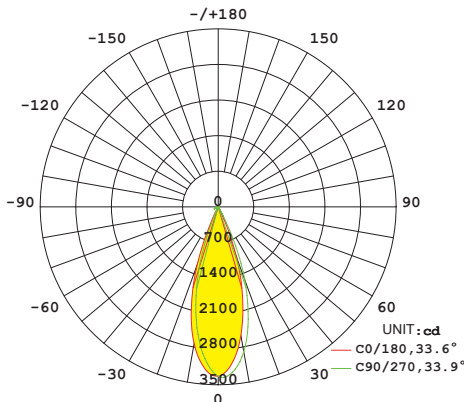

LIGHT SOURCE

LED TYPE	COB
POWER MAX	18W-25W
LUMINOUS FLUX	2120-2550LM
LUMINOUS EFFICIENCY(LM/W)	121LM/W
ENERGY EFFICIENCY INDEX	A+
COLOUR RENDERING INDEX(RA)	CRI>90
LED COLOUR TEMPERATURE(K)	3000K-3200K 3500K-4000K
STEP McADAM	SDCM 2
AVERAGE OPERATIONAL LIFE	30.000 HRS

ACCESSORIES

FRESNEL

FROSTED

HONEYCOMB

SNOOTER

OPTIC & PHOTOMETRIC DATE

S-Spot
q 9°-15°

AVERAGE BEAM ANGLE(50%):16.6 DEG

14° 20W 3500K RA>90 CLEAR LENS

M-Medium
q 16°-25°

AVERAGE BEAM ANGLE(50%):22.0 DEG

24° 20W 3500K RA>90 CLEAR LENS

F-Flood
q 36°-39°

AVERAGE BEAM ANGLE(50%):33.7 DEG

36° 20W 3500K RA>90 CLEAR LENS