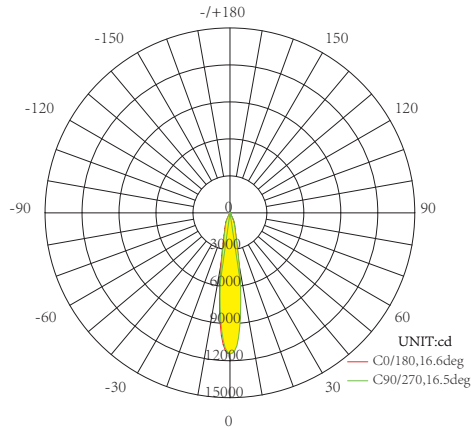

ACCESSORIES

FRESNEL

FROSTED

HONEYCOMB

SNOOTER

OPTIC & PHOTOMETRIC DATE

S-Spot
q 9°-15°

AVERAGE BEAM ANGLE(50%):16.6 DEG

14° 20W 3500K RA>90 CLEAR LENS

M-Medium
q 16°-25°

AVERAGE BEAM ANGLE(50%):22.0 DEG

24° 20W 3500K RA>90 CLEAR LENS

F-Flood
q 36°-39°

AVERAGE BEAM ANGLE(50%):33.7 DEG

36° 20W 3500K RA>90 CLEAR LENS