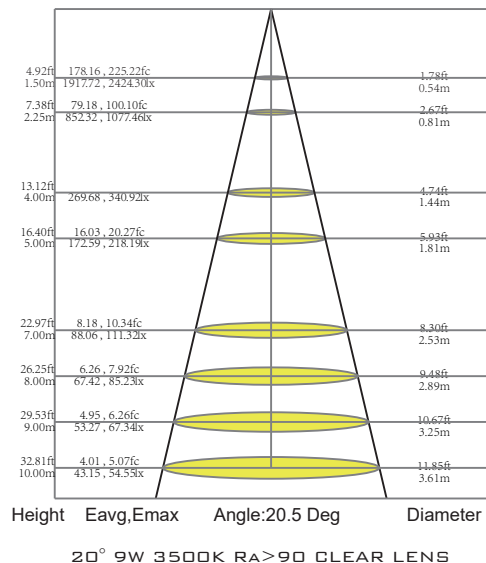

PERLA 9

LIGHT SOURCE

LED TYPE	CHIP
POWER MAX	9W
LUMINOUS FLUX	874LM
LUMINOUS EFFICIENCY(LM/W)	101LM/W
ENERGY EFFICIENCY INDEX	A+
COLOUR RENDERING INDEX(RA)	CRI>90
LED COLOUR TEMPERATURE(K)	3000K-3200K 3500K-4000K
STEP McADAM	SDGM 3
AVERAGE OPERATIONAL LIFE	30.000 HRS

ELECTRICAL FEATURES

DRIVER	REMOTE
FIXED OR DIMMABLE	PUSH/1-10V/DALI
FOR EMERGENCY LIGHTING	SUITABLE
CONNECTION IN	250MA

MECHANICAL FEATURES

DIMENSIONS (MM)	D35XH63MM/D35XH68MM/ D35XH76MM
WEIGHT	0.200KGS
TYPE OF INSTALLATION	MAGNET BASE
APPROVAL	UL E514245 CB CE ROHS

TECHNICAL DATA

P H O T O	<p>PERLA MINI FLAT RING</p> 	<p>PERLA MINI MEDIUM RING</p> 	<p>PERLA MINI LONG RING</p> 
D R A W I N G S			

ACCESSORIES

OPTIC & PHOTOMETRIC DATA

M-Medium
q 16°-25°