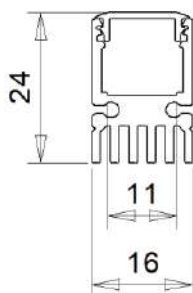

F
L
U
X

DATE:FEB 2022

CODE:L036

**ALUMINIUM PROFILE
FIRST**

PRODUCT INFO

PRODUCT SERIES **LINEAR LIGHT FIRST**

DIMENSION **L=3000 X16 X 24MM**

MATERIAL: **AL6060-T6**

SURFACE: **NATURAL - BLACK ANODIZED - CUSTOM PAINTED**

STRIP LED: **60W/MT (MAX)**

PC COVER: **TRANSPARENT / DIFFUSER / OPAL**

AVAILABLE LENGTH: **3 M**

APPLICATION: **INDOOR**

IP **IP20**

DRAWING

ACCESSORIES

FIXING CLIPS

END CAPS