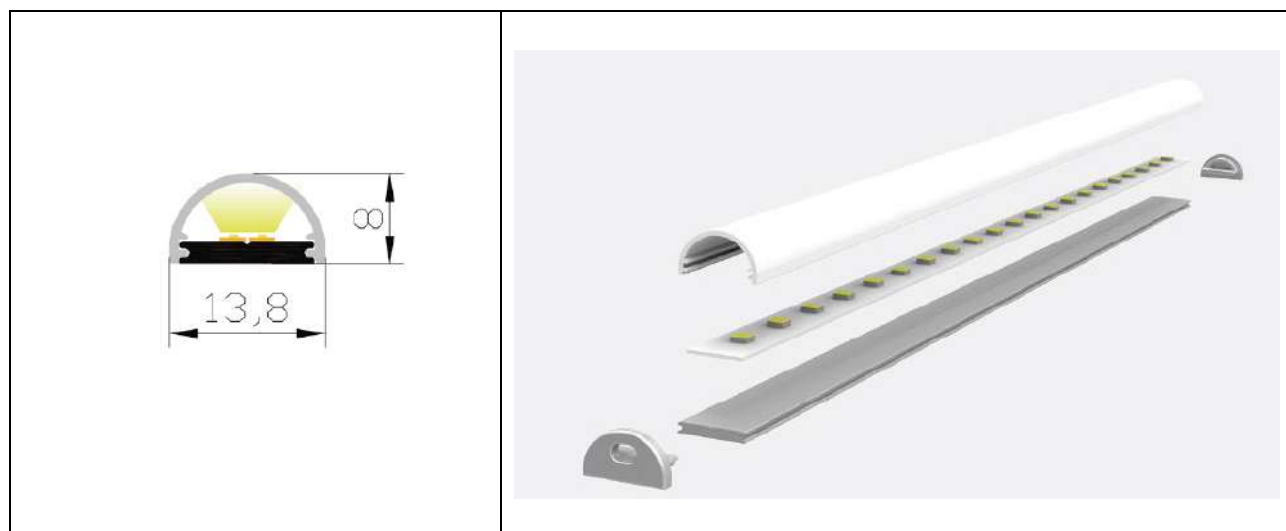

PRODUCT SERIES **LINEAR LIGHT 1408**

DIMENSION **L 2500 x 13.8 x 8H MM**

MATERIAL: **AL6063-T5**

SURFACE: **ANODIZED/ PAINTED**

PC COVER: **CLEAR/ DIFFUSER/ OPAL**

INTERNAL LIGHTING SOURCE  
WIDTH: **13 MM**

AVAILABLE LENGTH: **2,5M**

APPLICATION: **INDOOR LIGHTING**

IP **IP20**

---

---

DRAWING / PIC.

---

ACCESSORIES

---

END CAPS

OPTIONS APPLICATION:

---

OPTION 1: SCREW FIXING

OPTION 2: MAGNETIC TAPE FIXING

OPTION 3: STEEL CLAMP FIXING (DIM. 15X20X8H MM)

DATE:FEB 2022