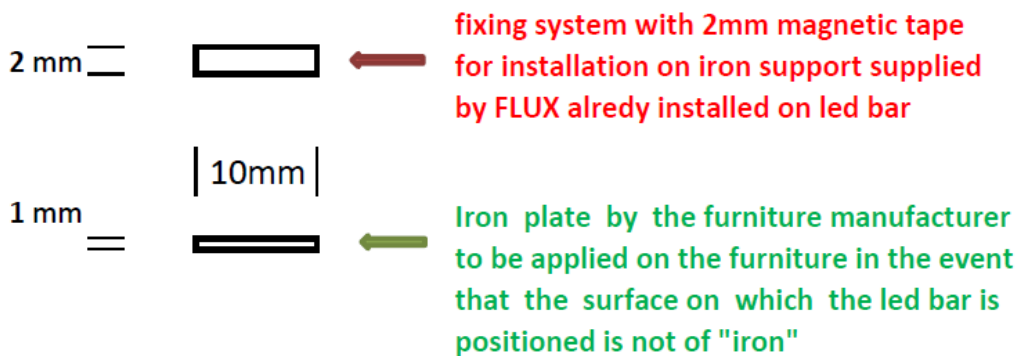

PRODUCT SERIES **LINEAR LIGHT 1408**

DIMENSION **L 2500 x 13.8 x 8H MM**

MATERIAL: **AL6063-T5**

SURFACE: **ANODIZED/ PAINTED**

PC COVER: **CLEAR/ DIFFUSER/ OPAL**

INTERNAL LIGHTING SOURCE  
WIDTH: **13 MM**

---

END CAPS

OPTIONS APPLICATION:

---

OPTION 1: SCREW FIXING

OPTION 2: MAGNETIC TAPE FIXING

OPTION 3: STEEL CLAMP FIXING (DIM. 15X20X8H MM)

DATE:FEB 2022