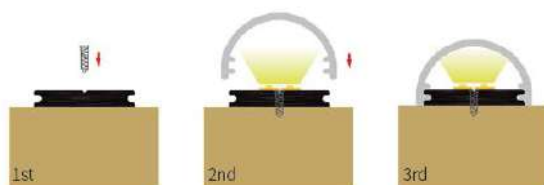

PRODUCT SERIES **LINEAR LIGHT 1408**

DIMENSION **L 2500 x 13.8 x 8H MM**

MATERIAL: **AL6063-T5**

SURFACE: **ANODIZED/ PAINTED**

PC COVER: **CLEAR/ DIFFUSER/ OPAL**

INTERNAL LIGHTING SOURCE  
WIDTH: **13 MM**

---

END CAPS

OPTIONS APPLICATION:

---

OPTION 1: SCREW FIXING

OPTION 2: MAGNETIC TAPE FIXING

OPTION 3: STEEL CLAMP FIXING (DIM. 15X20X8H MM)

DATE:FEB 2022