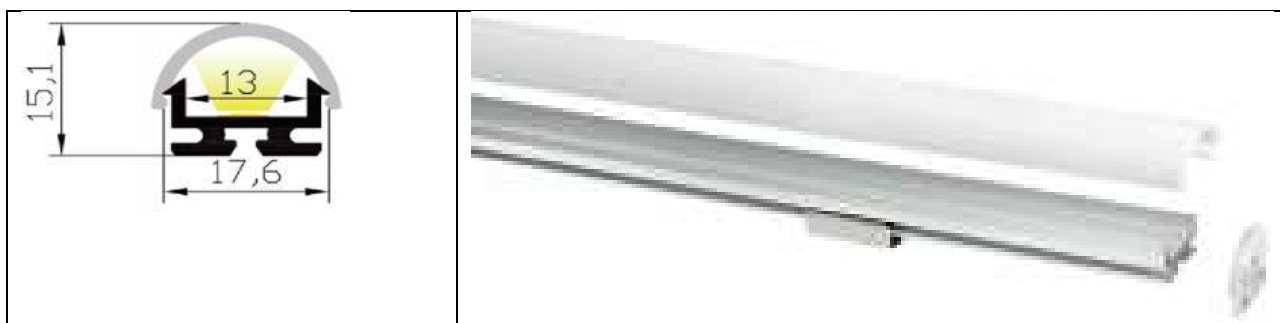

ALUMINIUM PROFILE 1815

PRODUCT INFO

PRODUCT SERIES	LINEAR LIGHT 1815
DIMENSION	L 2000 x18x 15H MM
MATERIAL:	AL6063-T5
SURFACE:	ANODIZED
PC COVER:	CLEAR/FROSTED/MILKY
INTERNAL LIGHTING SOURCE WIDTH:	13 MM
AVAILABLE LENGTH:	2M
APPLICATION:	INDOOR LIGHTING
IP	IP20

DRAWING / PIC.