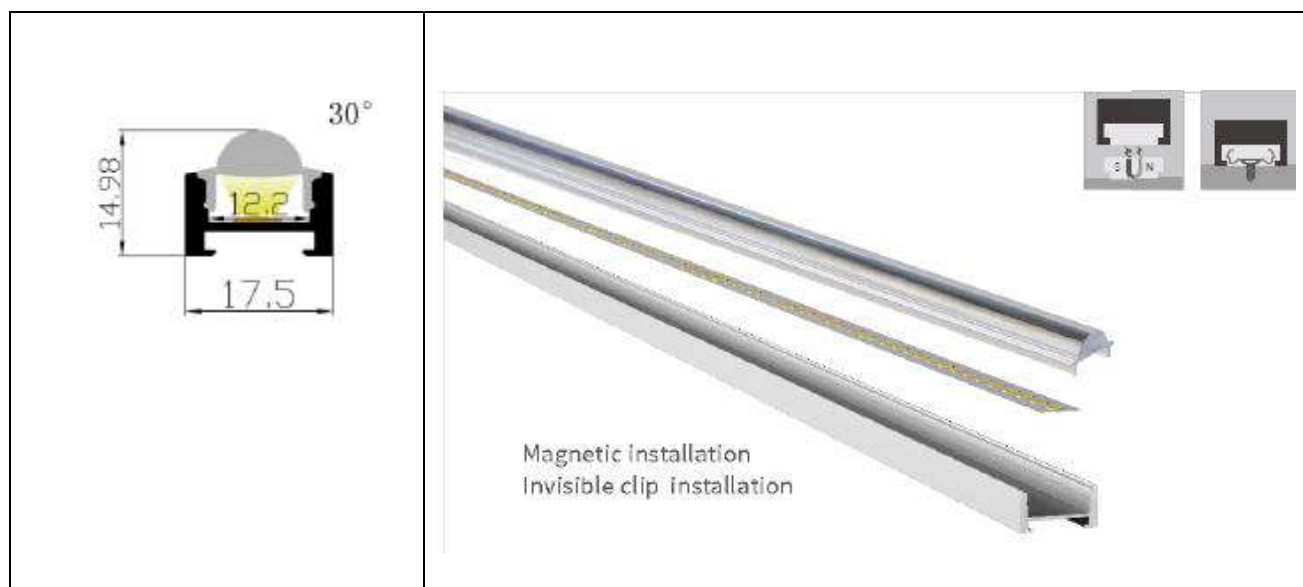

**ALUMINIUM
PROFILE 1715**

PRODUCT INFO

PRODUCT SERIES	LINEAR LIGHT 1715
DIMENSION	L 2500 x 17.5 x14.98 MM
MATERIAL:	AL6063-T5
SURFACE:	ANODIZED/ PAINTED
PC COVER:	TRANSPARENT/DIFFUSER/OPAL
LENS:	30°
INTERNAL LIGHTING SOURCE WIDTH:	10 MM
APPLICATION:	INDOOR
IP	IP20

DRAWING / PIC.

ACCESSORIES

END CAPS

RECESSED CLIPS

MAGNETIC CLIPS

INSTALLATION