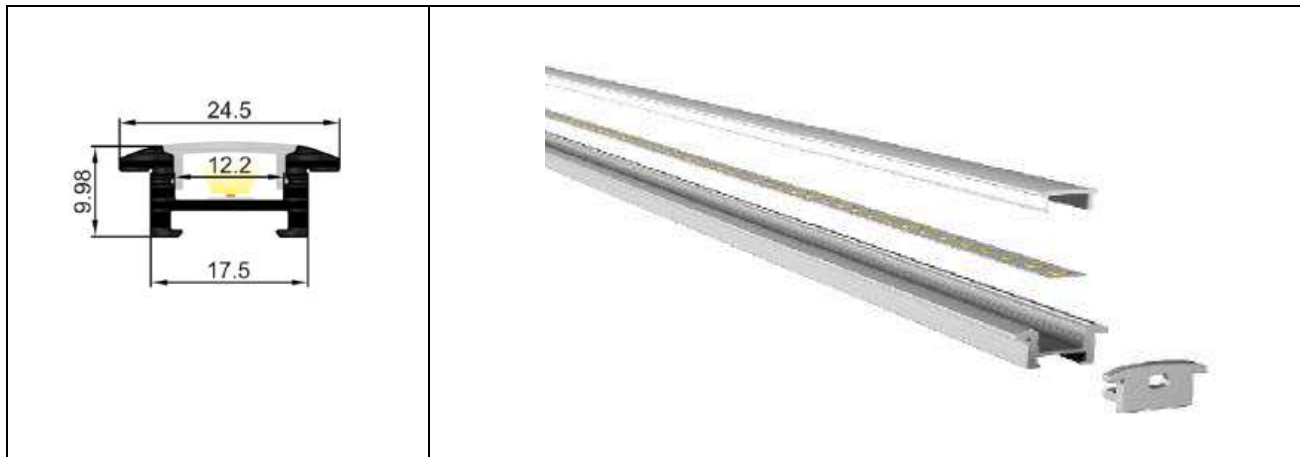

F
L
U
X

**ALUMINIUM
PROFILE 2410**

PRODUCT INFO

PRODUCT SERIES	LINEAR LIGHT 2410
DIMENSION	L 2500 x 24.5 x 9.98 MM
MATERIAL:	AL6063-T5
SURFACE:	ANODIZED/ PAINTED
PC COVER:	TRANSPARENT/DIFFUSER/OPAL
INTERNAL LIGHTING SOURCE WIDTH:	10 MM
APPLICATION:	INDOOR
IP	IP20

DRAWING / PIC.

ACCESSORIES

END CAPS

RECESSED CLIPS

MAGNETIC CLIPS

INSTALLATION