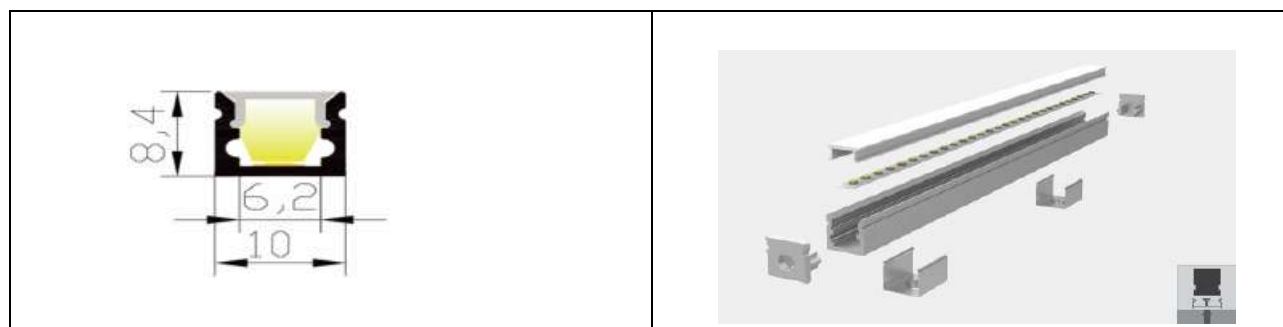

ALUMINIUM PROFILE

PRODUCT INFO

PRODUCT SERIES **LINEAR LIGHT 1008**

DIMENSION **L 2500 x 0.8x 10H** MM

MATERIAL: **AL6063-T5**

SURFACE: **ANODIZED/ PAINTED**

PC COVER: **CLEAR/ DIFFUSER /OPAL**

INTERNAL LIGHTING SOURCE WIDTH: **6.2 MM**

AVAILABLE LENGTH: **2.5M**

APPLICATION: **INDOOR LIGHTING**

IP **IP20**

DRAWING / PIC.

ACCESSORIES

END CAPS

GLIPS