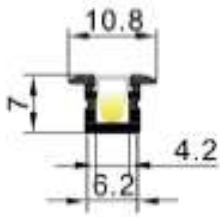

PRODUCT SERIES LINEAR LIGHT 1107

DIMENSION L 2500 x 10.8 x 7H MM

MATERIAL: AL6063-T5

SURFACE: ANODIZED / PAINTED

PC COVER: TRANSPARENT/DIFFUSER/OPAL

**INTERNAL
LIGHTING
SOURCE WIDTH:** 4 MM

APPLICATION: INDOOR

IP IP20

DRAWING / PIC.

ACCESSORIES

END CAPS

CLIPS

INSTALLATION