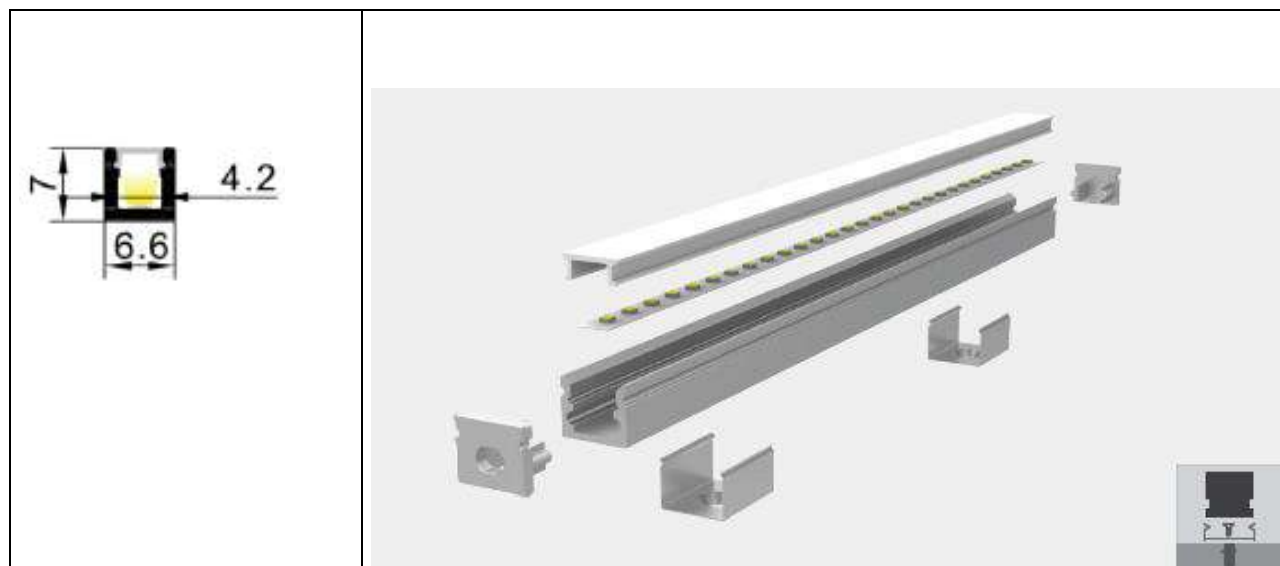

F  
L  
U  
X

ALUMINIUM PROFILE

PRODUCT INFO

PRODUCT SERIES **LINEAR LIGHT 0707**

DIMENSION **GG L 2500 X 0.8x 10H** **MM**

MATERIAL: **AL6063-T5**

SURFACE: **ANODIZED/ PAINTED**

PC COVER: **CLEAR/ DIFFUSER /OPAL**

APPLICATION: **INDOOR LIGHTING**

IP **IP20**

DRAWING / PIC.

ACCESSORIES

END CAPS

CLIPS