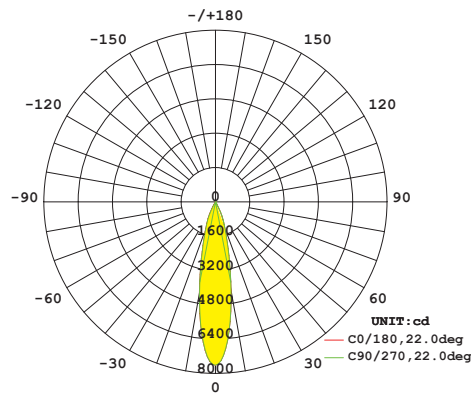

# OPTIC & PHOTOMETRIC DATA

S-Spot  
q 9°-15°

AVERAGE BEAM ANGLE(50%): 16.6 DEG

14° 20W 3500K RA>90 CLEAR LENS

M-Medium  
q 16°-25°

AVERAGE BEAM ANGLE(50%): 22.0 DEG

24° 20W 3500K RA>90 CLEAR LENS

F-Flood  
q 36°-39°

AVERAGE BEAM ANGLE(50%): 33.7 DEG

36° 20W 3500K RA>90 CLEAR LENS