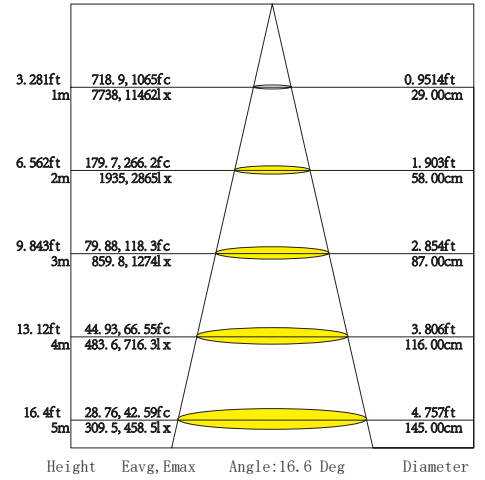

### MECHANICAL FEATURES

DIMENSIONS (MM)	D62XH115MM
WEIGHT	0.520KGS
TYPE OF INSTALLATION	HIGH VOLTAGE TRACK
APPROVAL	CE/ROHS/GCC

## TECHNICAL DATA

P  
H  
O  
T  
O

D  
R  
A  
W  
I  
N  
G

# OPTIC & PHOTOMETRIC DATA

S-Spot  
q 9°-15°

AVERAGE BEAM ANGLE(50%): 16.6 DEG

14° 20W 3500K RA>90 CLEAR LENS

M-Medium  
q 16°-25°

AVERAGE BEAM ANGLE(50%): 22.0 DEG

24° 20W 3500K RA>90 CLEAR LENS

F-Flood  
q 36°-39°

AVERAGE BEAM ANGLE(50%): 33.7 DEG

36° 20W 3500K RA>90 CLEAR LENS