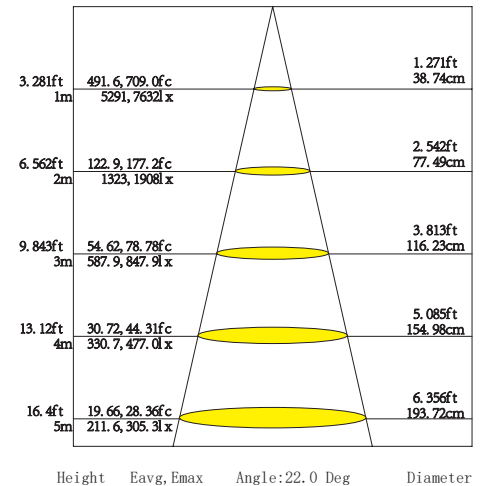

## TECHNICAL DATA

P  
H  
O  
T  
O

D  
R  
A  
W  
I  
N  
G

# OPTIC & PHOTOMETRIC DATA

S-Spot  
q 9°-15°

AVERAGE BEAM ANGLE(50%): 16.6 DEG

14° 20W 3500K RA>90 CLEAR LENS

M-Medium  
q 16°-25°

AVERAGE BEAM ANGLE(50%): 22.0 DEG

24° 20W 3500K RA>90 CLEAR LENS

F-Flood  
q 36°-39°

AVERAGE BEAM ANGLE(50%): 33.7 DEG

36° 20W 3500K RA>90 CLEAR LENS