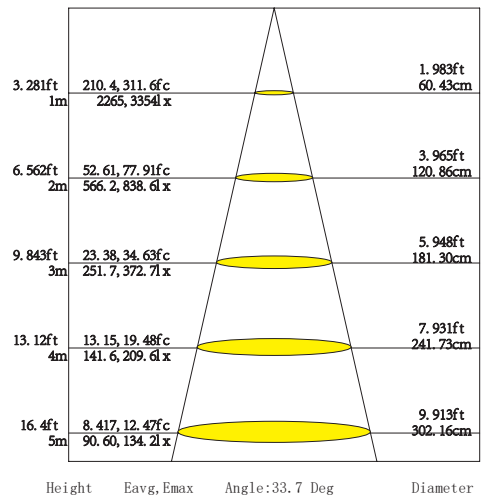

## TECHNICAL DATA

P  
H  
O  
T  
O

D  
R  
A  
W  
I  
N  
G

# OPTIC & PHOTOMETRIC DATA

S-Spot  
q 9°-15°

AVERAGE BEAM ANGLE(50%): 16.6 DEG

14° 20W 3500K RA>90 CLEAR LENS

M-Medium  
q 16°-25°

AVERAGE BEAM ANGLE(50%): 22.0 DEG

24° 20W 3500K RA>90 CLEAR LENS

F-Flood  
q 36°-39°

AVERAGE BEAM ANGLE(50%): 33.7 DEG

36° 20W 3500K RA>90 CLEAR LENS