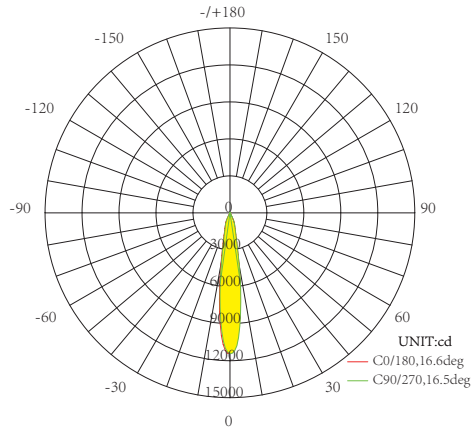

## TECHNICAL DATA

P  
H  
O  
T  
O

D  
R  
A  
W  
I  
N  
G

# OPTIC & PHOTOMETRIC DATA

S-Spot  
q 9°-15°

AVERAGE BEAM ANGLE(50%): 16.6 DEG

14° 20W 3500K RA>90 CLEAR LENS

M-Medium  
q 16°-25°

AVERAGE BEAM ANGLE(50%): 22.0 DEG

24° 20W 3500K RA>90 CLEAR LENS

F-Flood  
q 36°-39°

AVERAGE BEAM ANGLE(50%): 33.7 DEG

36° 20W 3500K RA>90 CLEAR LENS