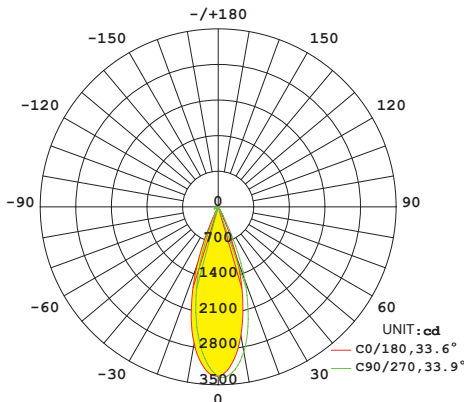

# OPTIC & PHOTOMETRIC DATA

S-Spot  
q 9°-15°

AVERAGE BEAM ANGLE(50%): 16.6 DEG

14° 20W 3500K RA>90 CLEAR LENS

M-Medium  
q 16°-25°

AVERAGE BEAM ANGLE(50%): 22.0 DEG

24° 20W 3500K RA>90 CLEAR LENS

F-Flood  
q 36°-39°

AVERAGE BEAM ANGLE(50%): 33.7 DEG

36° 20W 3500K RA>90 CLEAR LENS