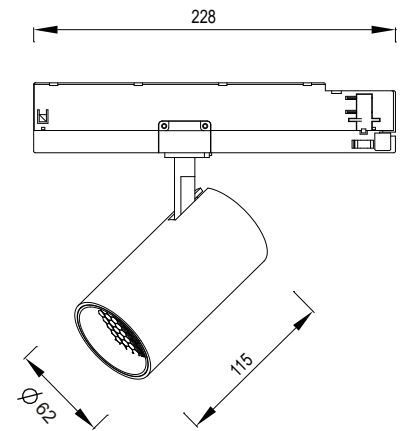

ACCESSORIES